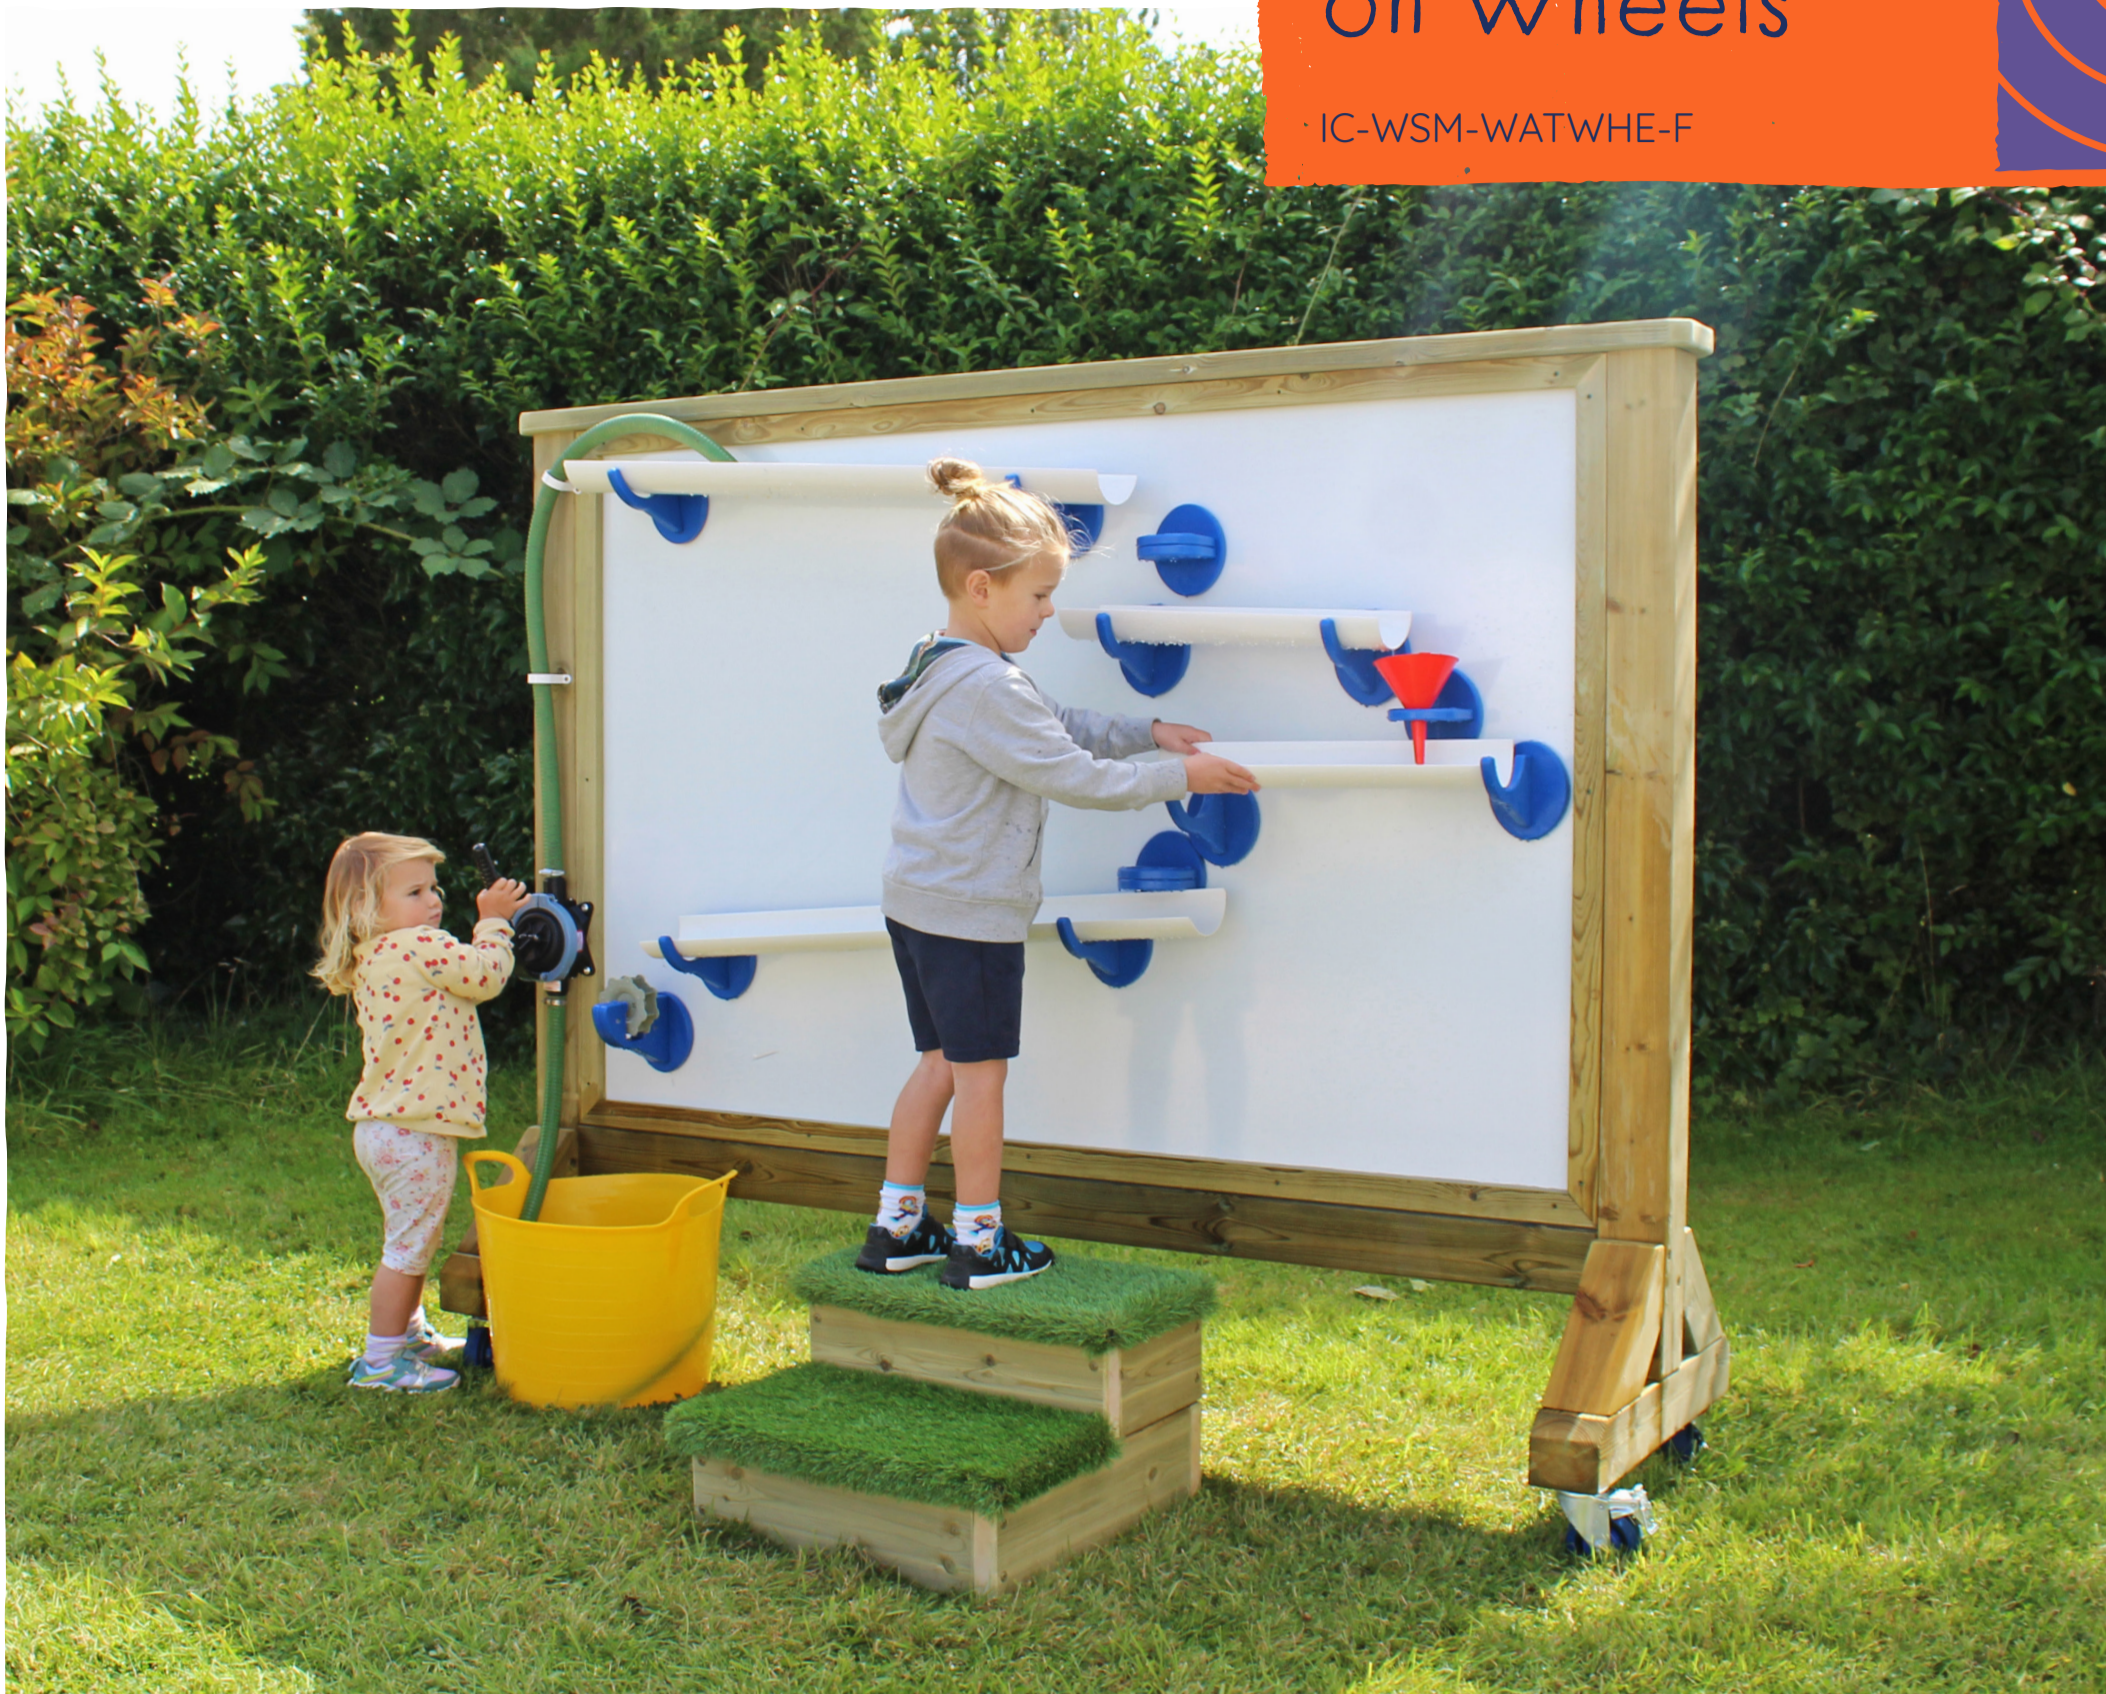

IMAGINATIVE & CREATIVE PLAY

Water, Sand & Mud

Water Wall on Wheels

IC-WSM-WATWHE-F

TECHNICAL SPECIFICATION

Item measures:
1000mm W x 600mm L 400mm H

Age Range: 2+

Design custom water runs with ease with the Water Wall on Wheels. Accessories include a pump, gutters, and HDPE brackets. Create, adjust, and explore endless water flow possibilities!

Sawscapes Play