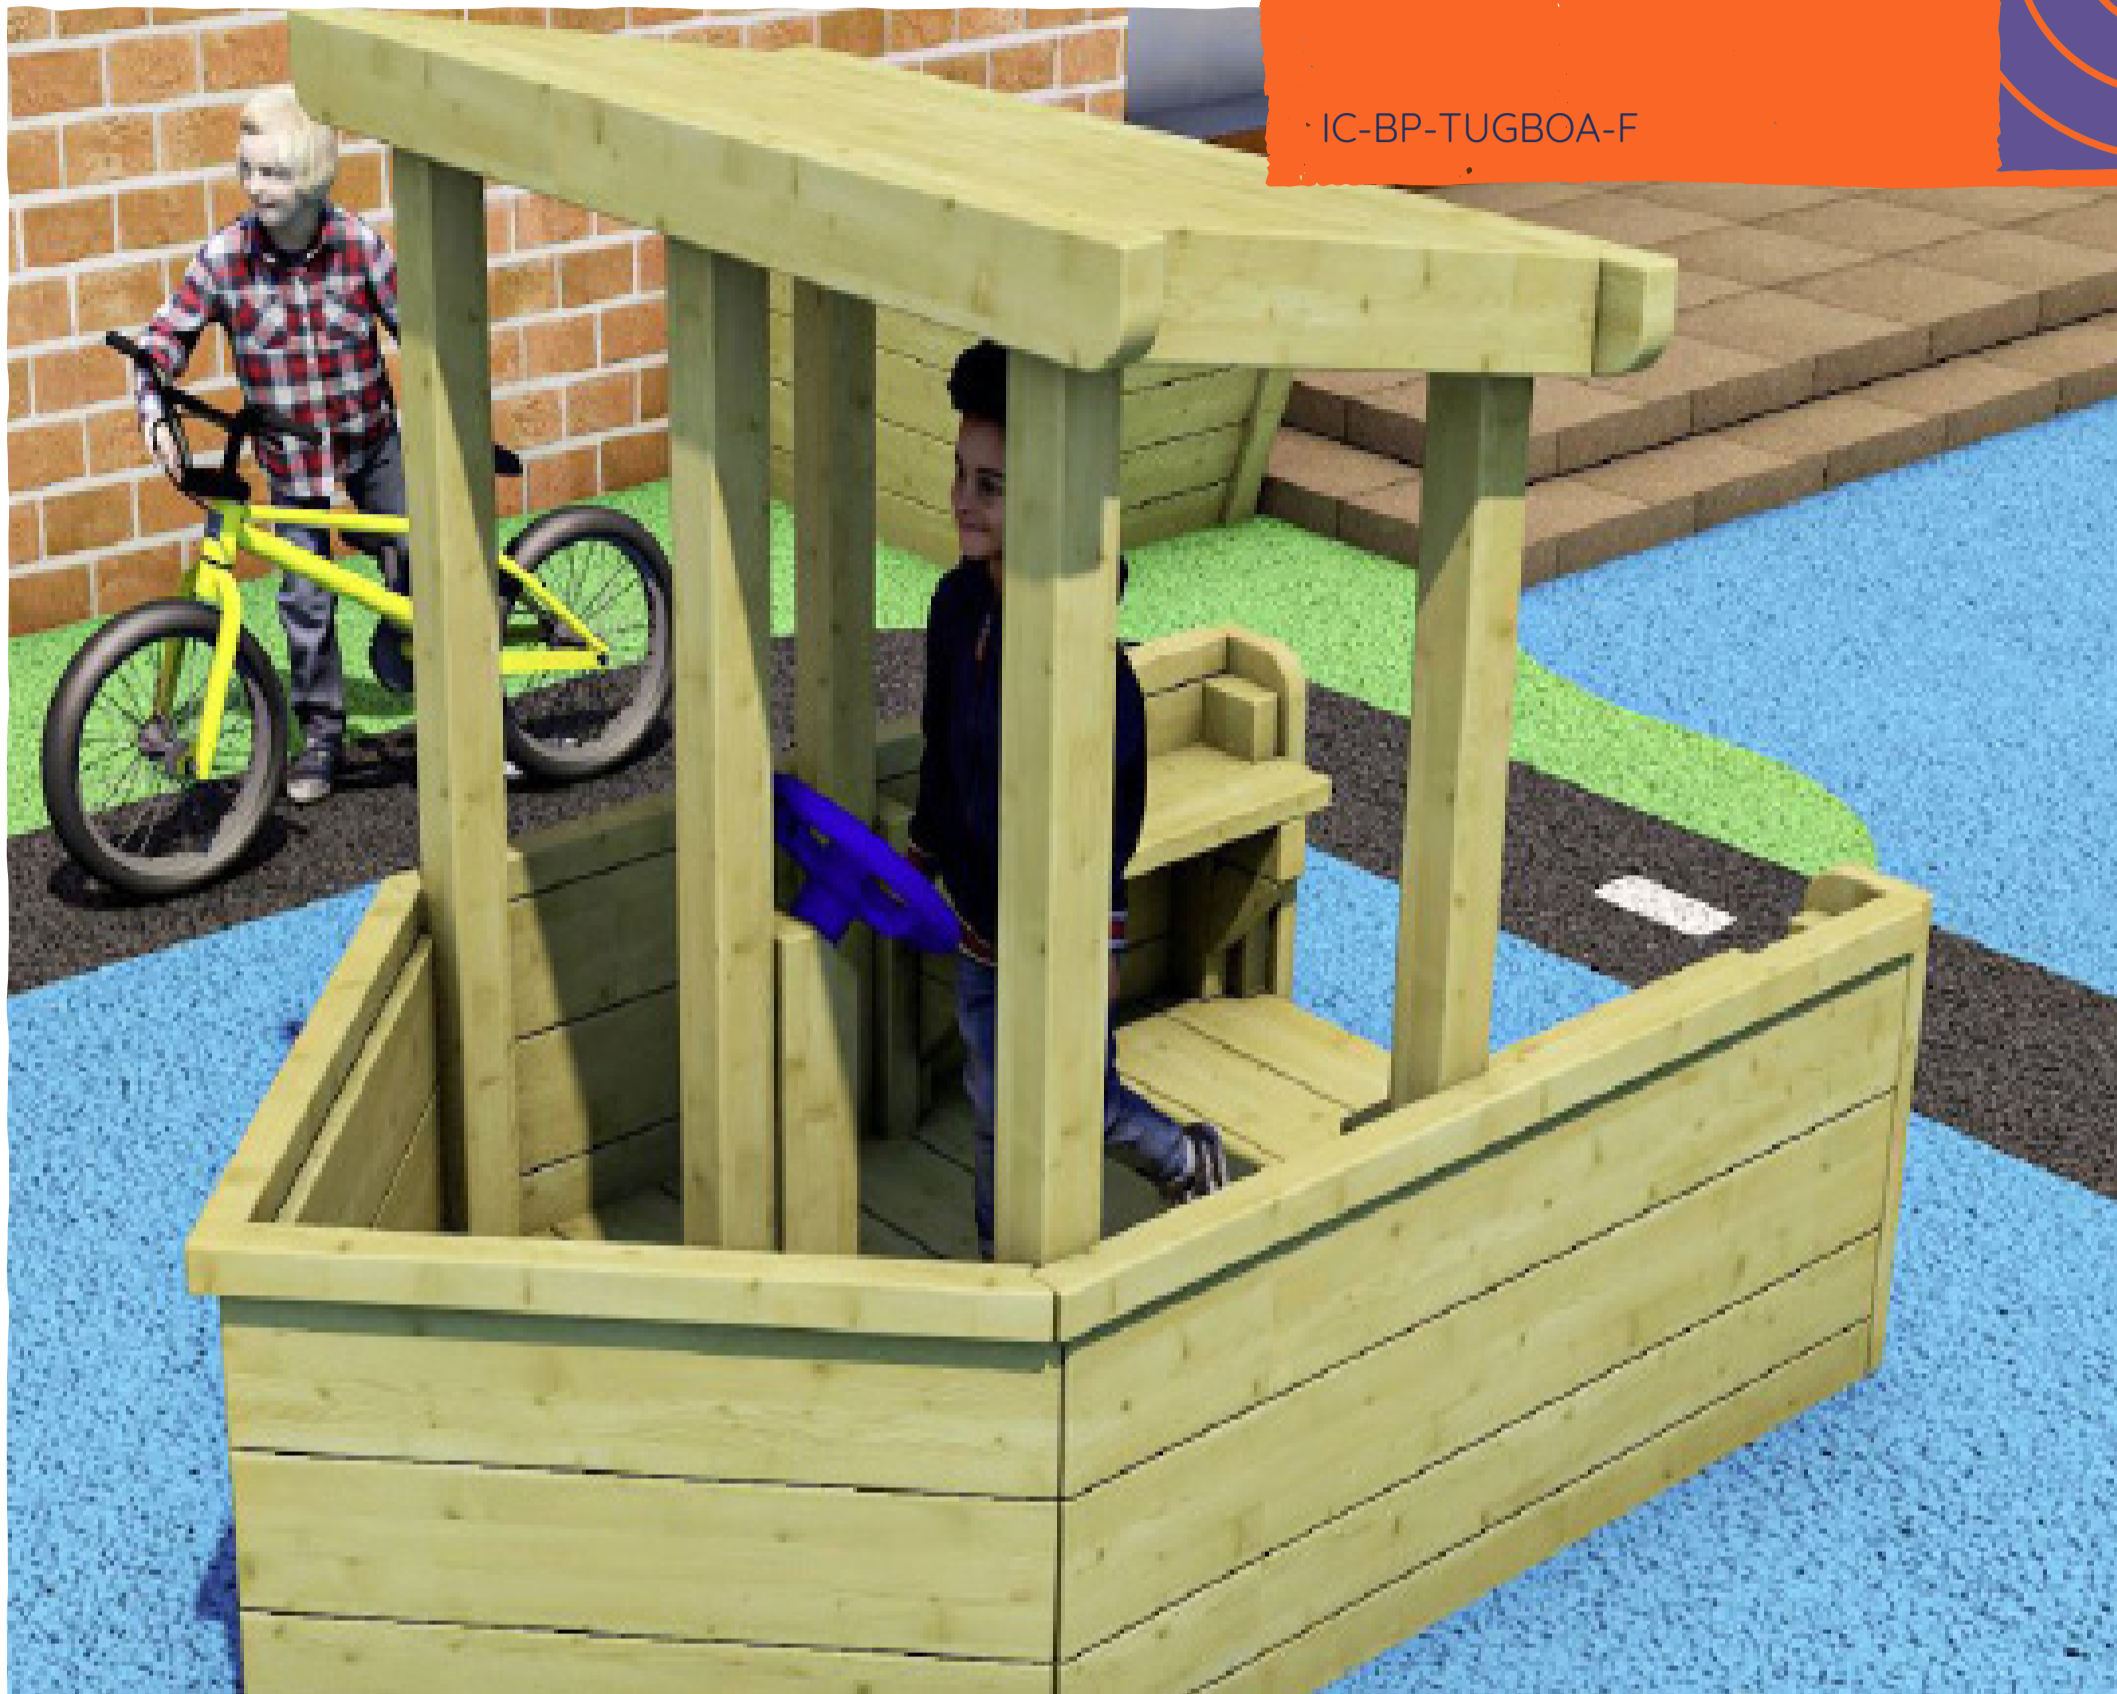

IMAGINATIVE & CREATIVE PLAY

Boats & Planes

# Tug Boat

IC-BP-TUGBOA-F

## TECHNICAL SPECIFICATION

Item measures:  
1830mm L x 1242mm W x 1298mm H

Fall space measures: 4832mm x 4101mm

Fall space area: 16.6m<sup>2</sup>

Fall height: 0.6m

Age Range: 2+

Designed for imaginative play, the Tug Boat lets children explore the seven seas! The Steering Wheel allows the captain to plot a course through the ocean whilst the seating provides room for the crew.

# Sawscapes Play