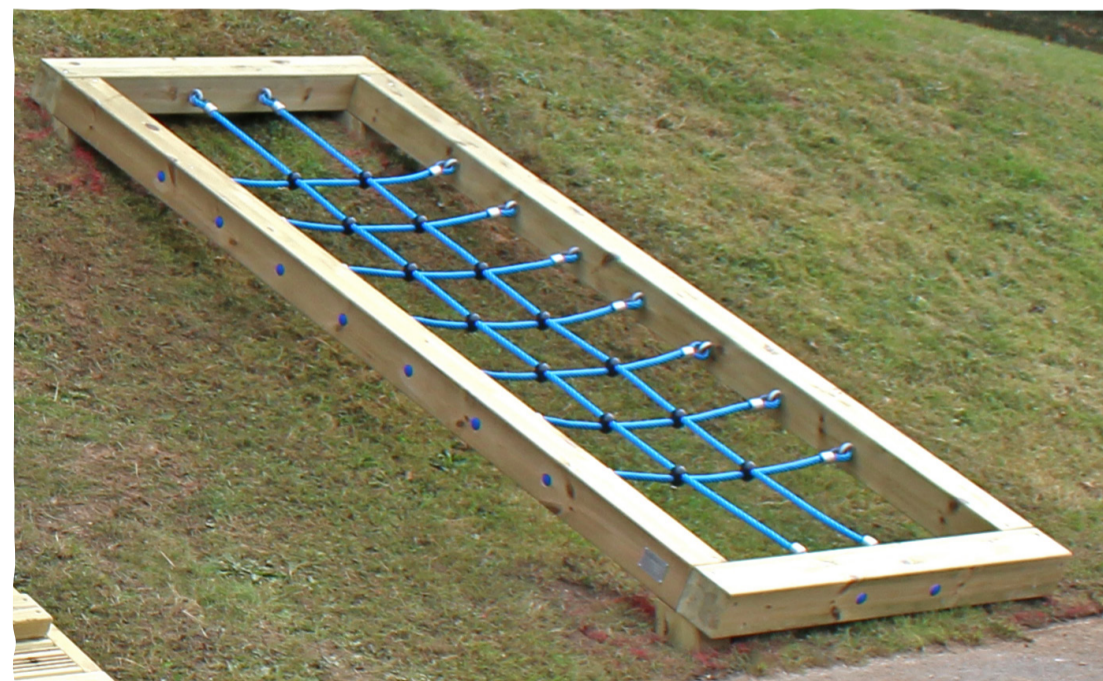

ACTIVE PLAY

Trim Trails

Scramble Net

AP-TT-SCRNET-S

TECHNICAL SPECIFICATION

Item shown measures:
2600mm L x 1000mm W
(available in other sizes upon request)

Fall height: up to 600mm H

Age Range: 3+

Clamber up those verges using our Embankment Scramble Net! Featuring a 16mm diameter, metal wire reinforced net. Ropes come in a variety of different colours, including mixed colours too!

Sawscapes Play