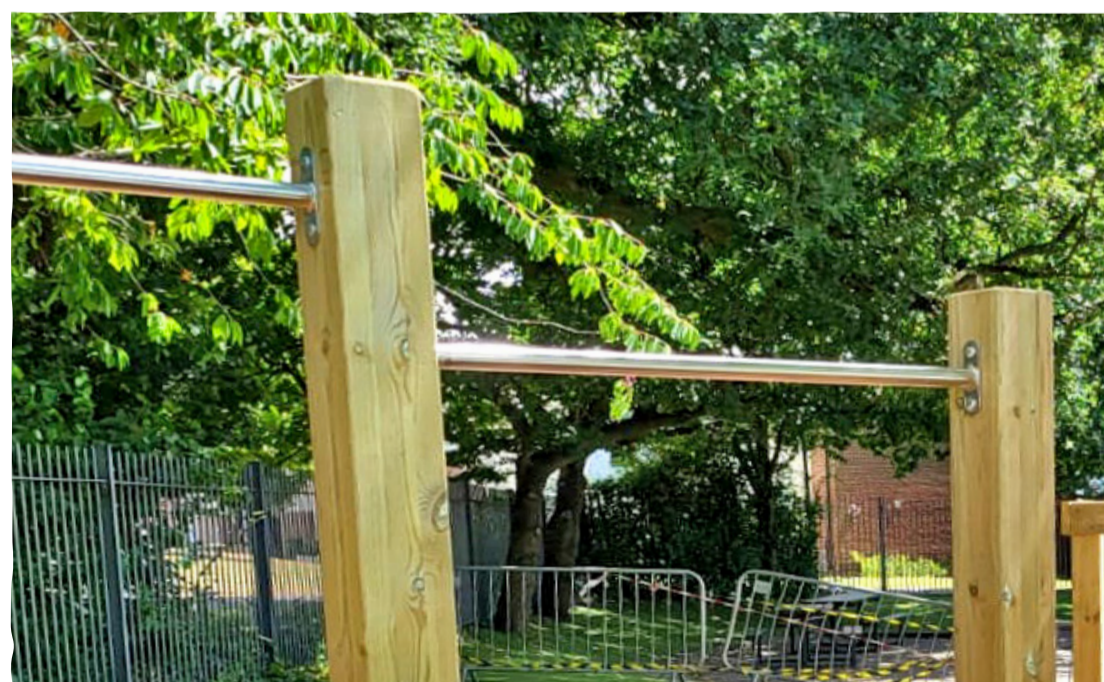

### TECHNICAL SPECIFICATION

Item measures:  
3204mm L x 116mm W x 1700mm H

Fall space measures: 6194mm x 3376mm

Fall space area: 17.9m<sup>2</sup>

Fall height: 1.7m

Age Range: 7+

A traditional play item that encourages children to get active and test their upper body skills, whilst boosting confidence. Pull Up Bars can also be used as part of a fitness trail.