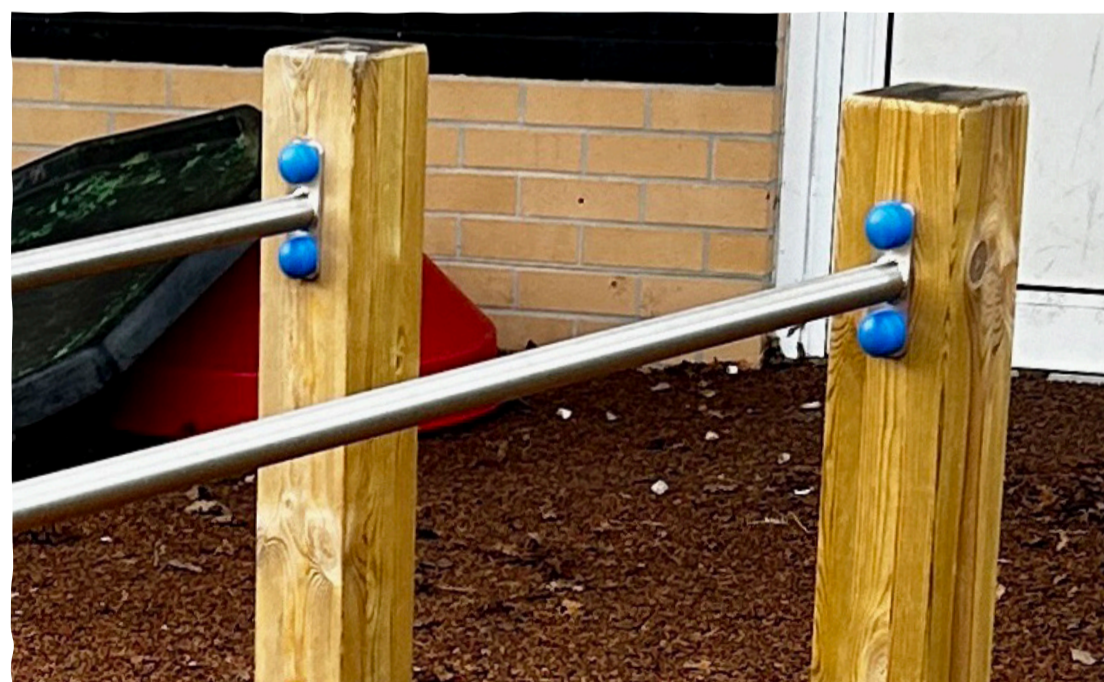

SPORTS AND FITNESS

Children's Outdoor Gym

Parallel Bars

SF-COG-PARBAR-S

TECHNICAL SPECIFICATION

Item measures:
2030mm L x 1120mm W x 1240mm H

Fall space measures: 5040mm x 4130mm

Fall space area: 19m²

Fall height: 1.24m

Age Range: 4+

Put your upper body strength to the test with these parallel bars. Specifically designed to work the core muscles in your arms and chest, build strength and co-ordination. A variety of heights are available to choose from, upon request.