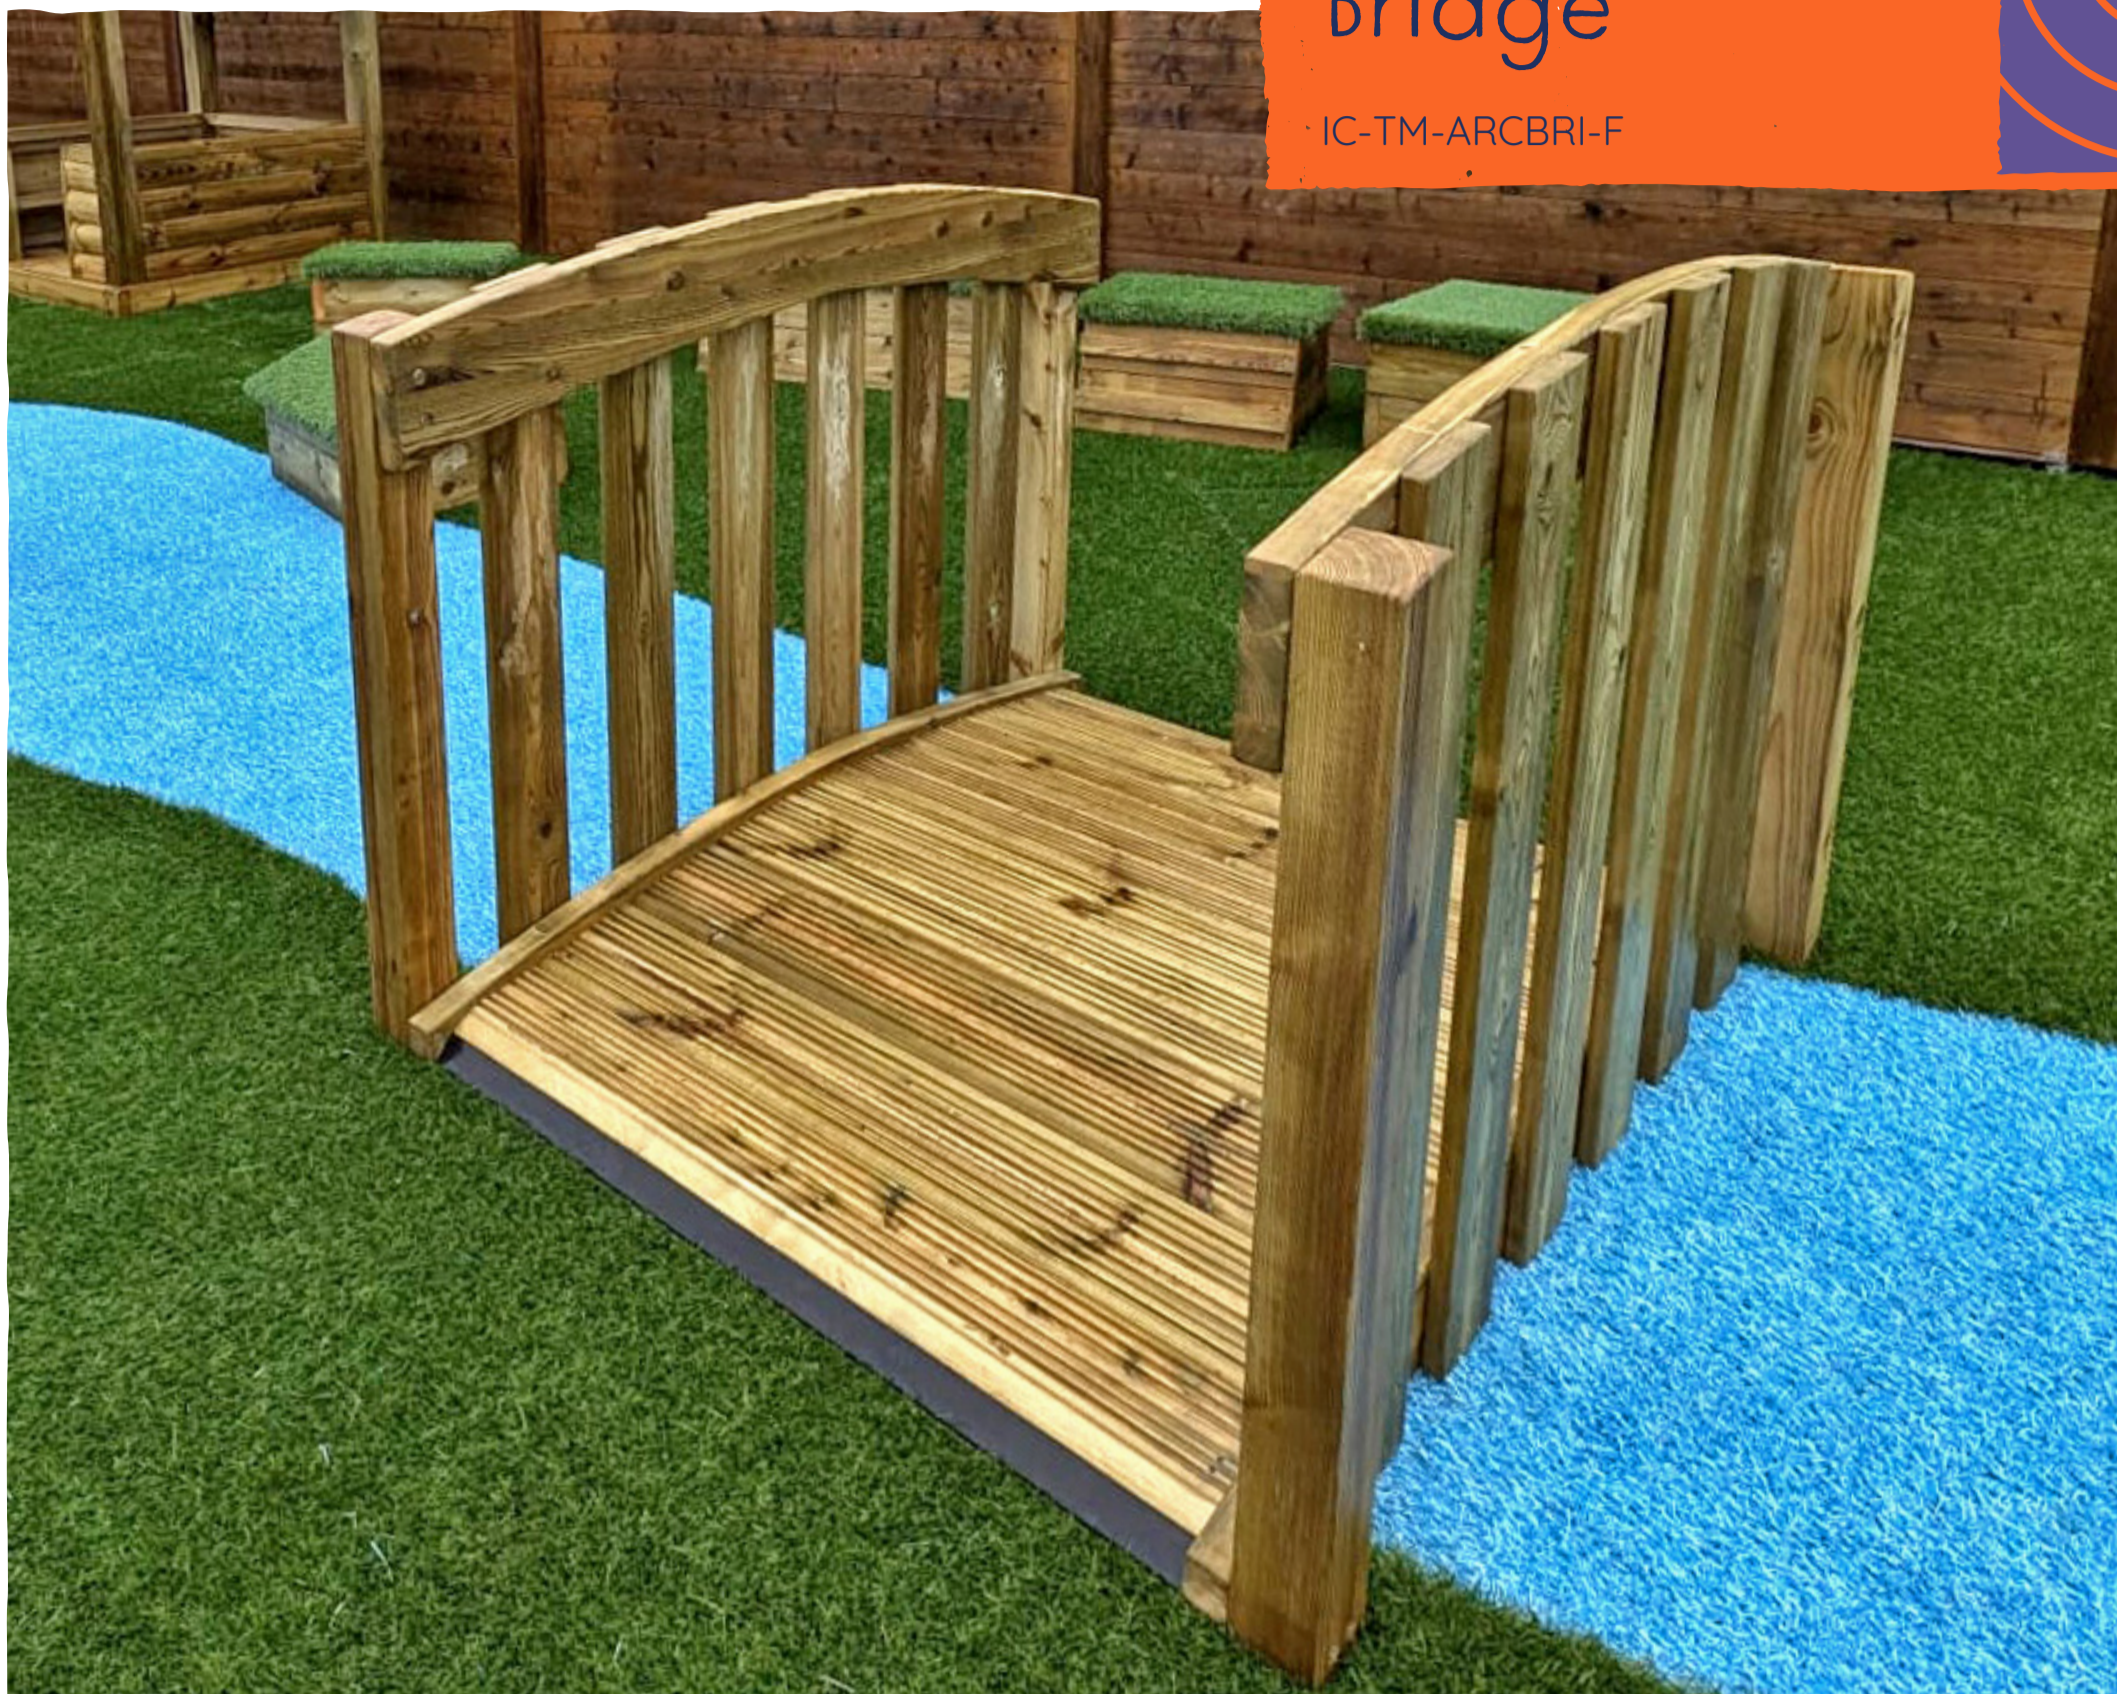

IMAGINATIVE & CREATIVE PLAY
Tunnels & Mounds

Arch Bridge

IC-TM-ARCBRI-F

TECHNICAL SPECIFICATION

Item measures:
1350mm L x 1200mm W x 900mm H

Age Range: 2+

This freestanding Arch Bridge provides a great way to add an imaginative theme to a play area and works well when paired with surfacing like wet pour rubber to create a river theme or on a roadway for added height and excitement!

Sawscapes Play