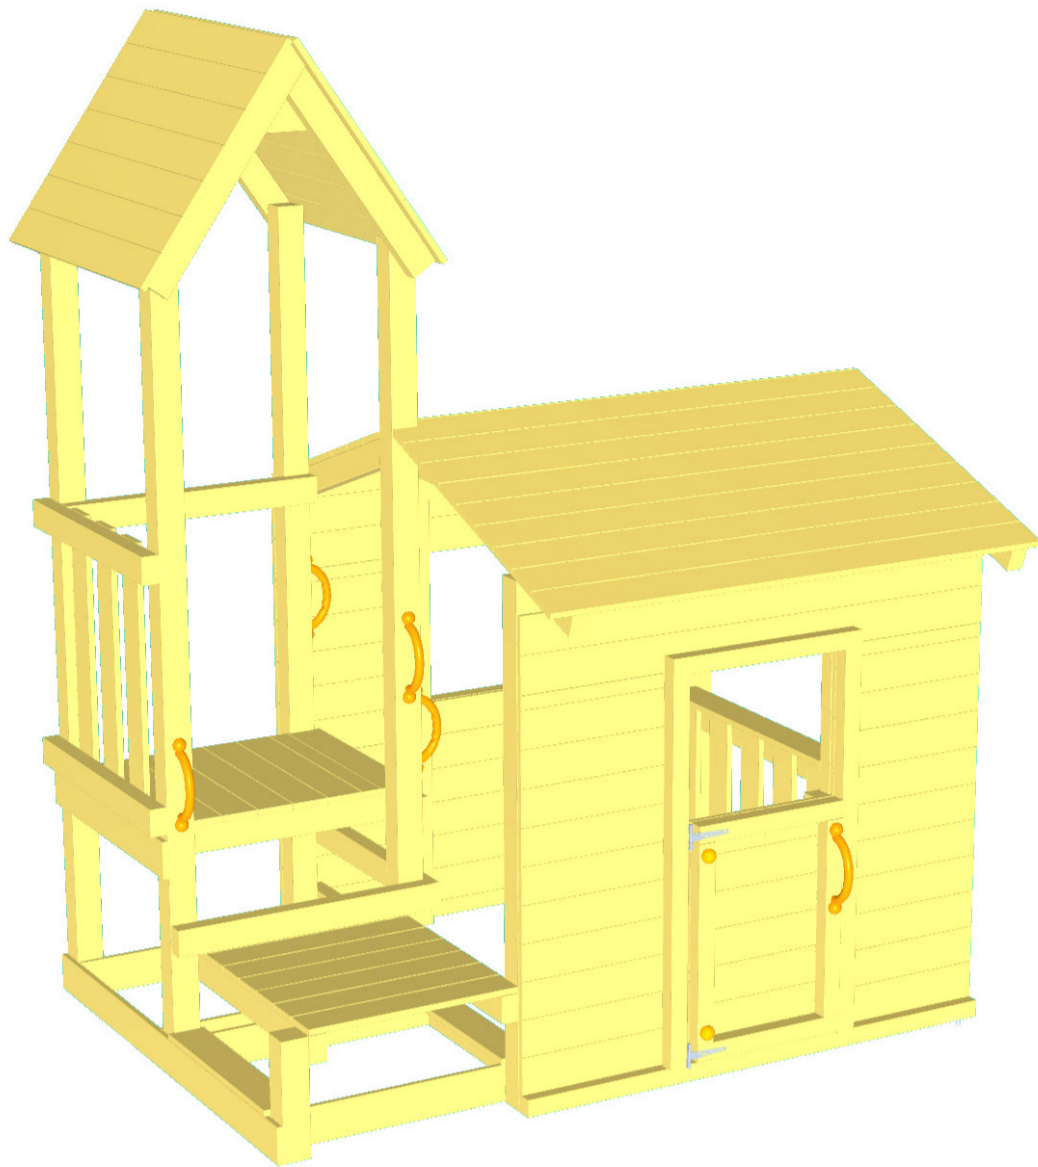

# Lookout 600

BRLOO600

Available add-on items include:

Slide 600mm

Swing

Challenger

## TECHNICAL SPECIFICATION:

Base unit measures:  
1600mm L x 2050mm W x 2500mm H

Fall height: 0.6m