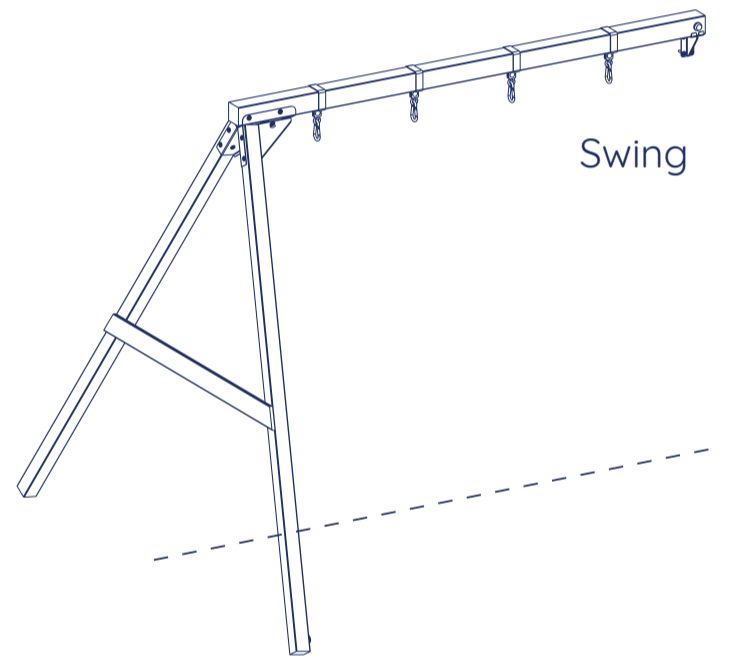

# Lookout 600

BRLOO600

Available add-on items include:

Slide 600mm

Swing

Challenger

## TECHNICAL SPECIFICATION:

Base unit measures:  
1600mm L x 2050mm W x 2500mm H

Fall height: 0.6m