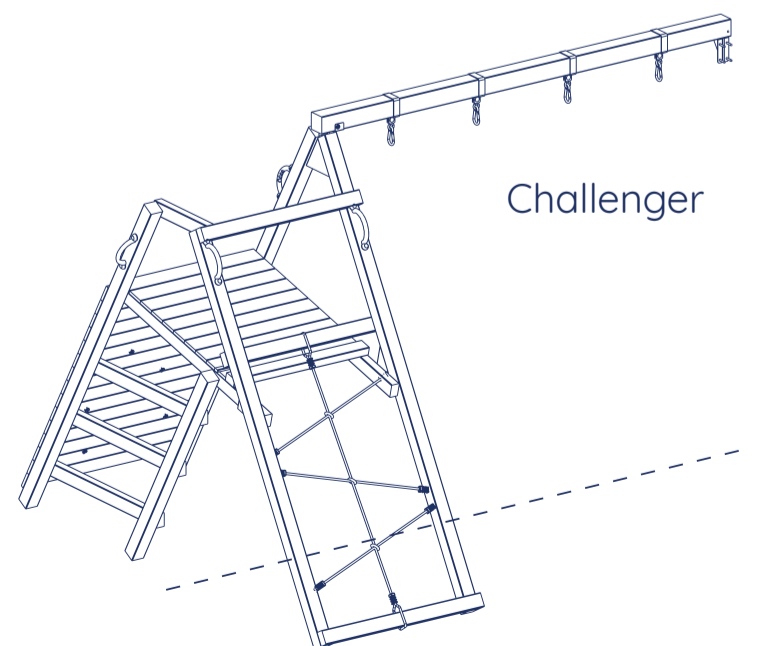

# Lookout 600

BRLOO600

Available add-on items include:

Slide 600mm

Swing

Challenger

## TECHNICAL SPECIFICATION:

Base unit measures:  
1600mm L x 2050mm W x 2500mm H

Fall height: 0.6m