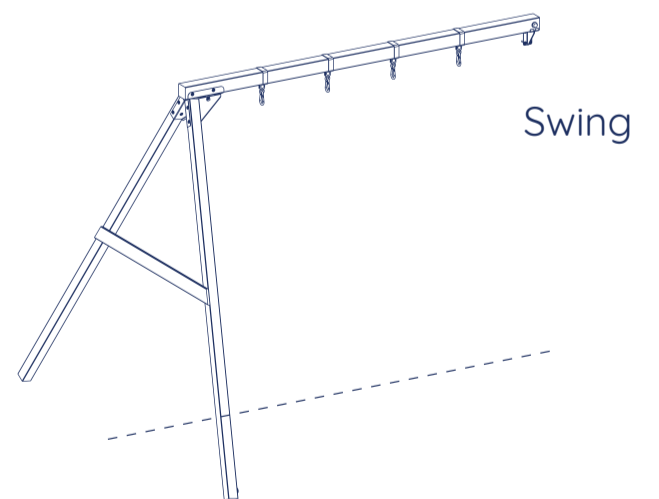

Kiosk 1500

BRKIO1500

Available add-on items include:

TECHNICAL SPECIFICATION:

Base unit measures:
1940mm L x 1210mm W x 3240mm H

Fall height: 1.5m