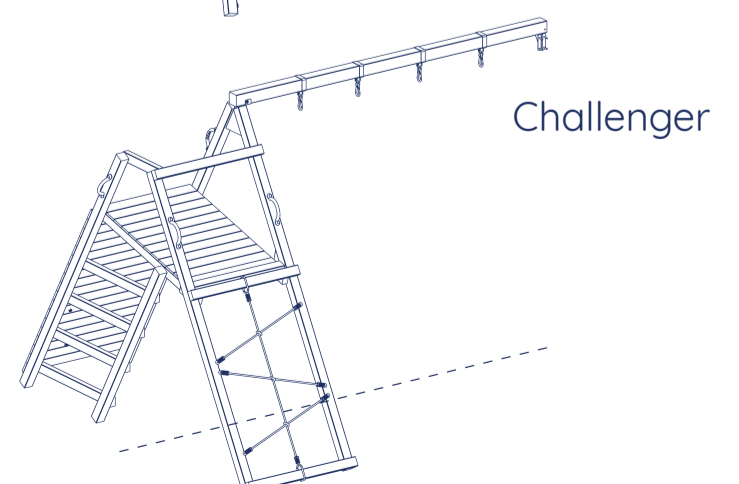

Kiosk 1500

BRKIO1500

Available add-on items include:

TECHNICAL SPECIFICATION:

Base unit measures:
1940mm L x 1210mm W x 3240mm H

Fall height: 1.5m