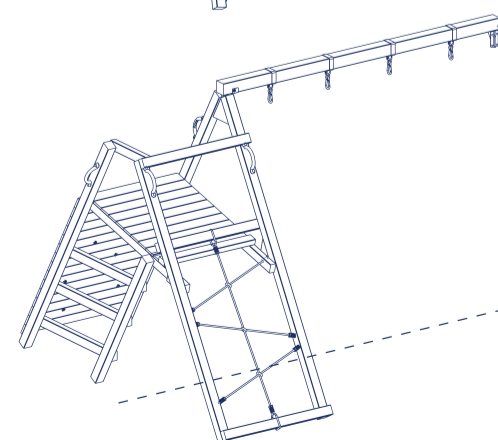

Net

Bridge

Swing

Challenger

## TECHNICAL SPECIFICATION:

Base unit measures:  
1830mm L x 1210mm W x 2950mm H

Fall height: 1.2m