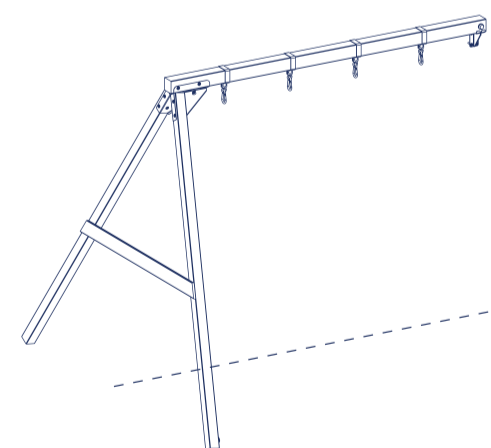

# Kiosk 1200

BRKIO1200

Available add-on items include:

Slide

Platform

Steps

Wall

Ramp

Net

Bridge

Swing

Challenger

## TECHNICAL SPECIFICATION:

Base unit measures:  
1830mm L x 1210mm W x 2950mm H

Fall height: 1.2m