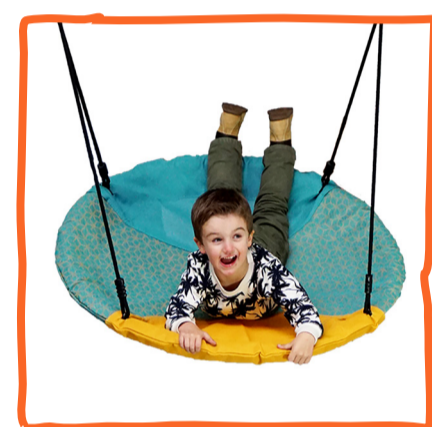

SWING OPTIONS:

Nest Swing Grandoh

Baby Seat Growing Type

Cocoon Seat Denoh

Hardwood Swing

Nest Swing Winkoh

Plastic Blow moulded Swing

Plastic Monkey Swing

TECHNICAL SPECIFICATION:

Base unit measures:
2500mm L x 3200mm W x 2340mm H

Fall height: 1.8m