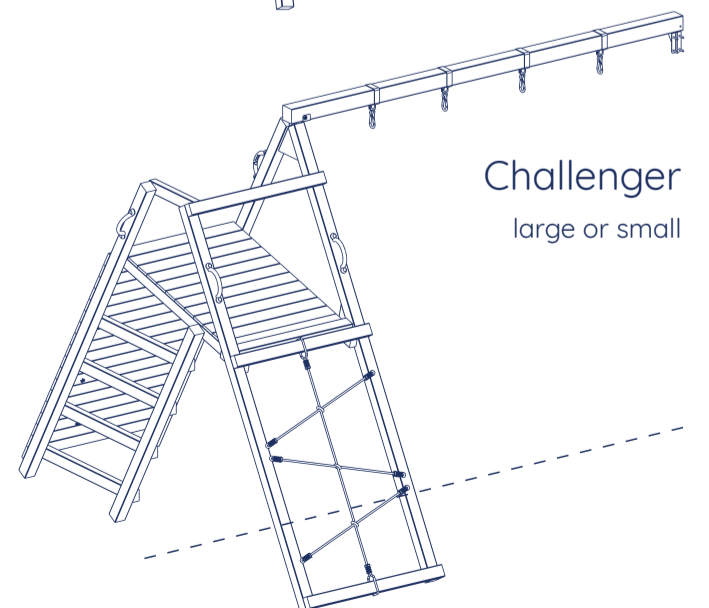

BRCROS

Available add-on items include:

Slide 1500mm

Bridge

Swing  
large or small

Challenger  
large or small

## TECHNICAL SPECIFICATION:

Base unit measures:  
2160mm L x 2050mm W x 2400mm H

Fall height: 2400m