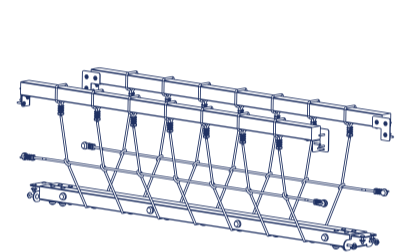

BRCROS

Available add-on items include:

Slide 1500mm

Bridge

Swing  
large or small

Challenger  
large or small

## TECHNICAL SPECIFICATION:

Base unit measures:  
2160mm L x 2050mm W x 2400mm H

Fall height: 2400m