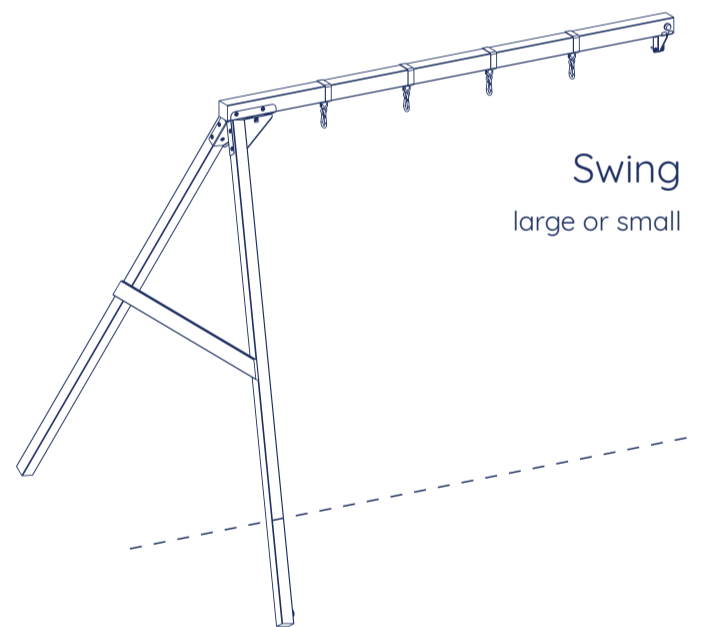

BRCROS

Available add-on items include:

Slide 1500mm

Bridge

Swing  
large or small

Challenger  
large or small

## TECHNICAL SPECIFICATION:

Base unit measures:  
2160mm L x 2050mm W x 2400mm H

Fall height: 2400m