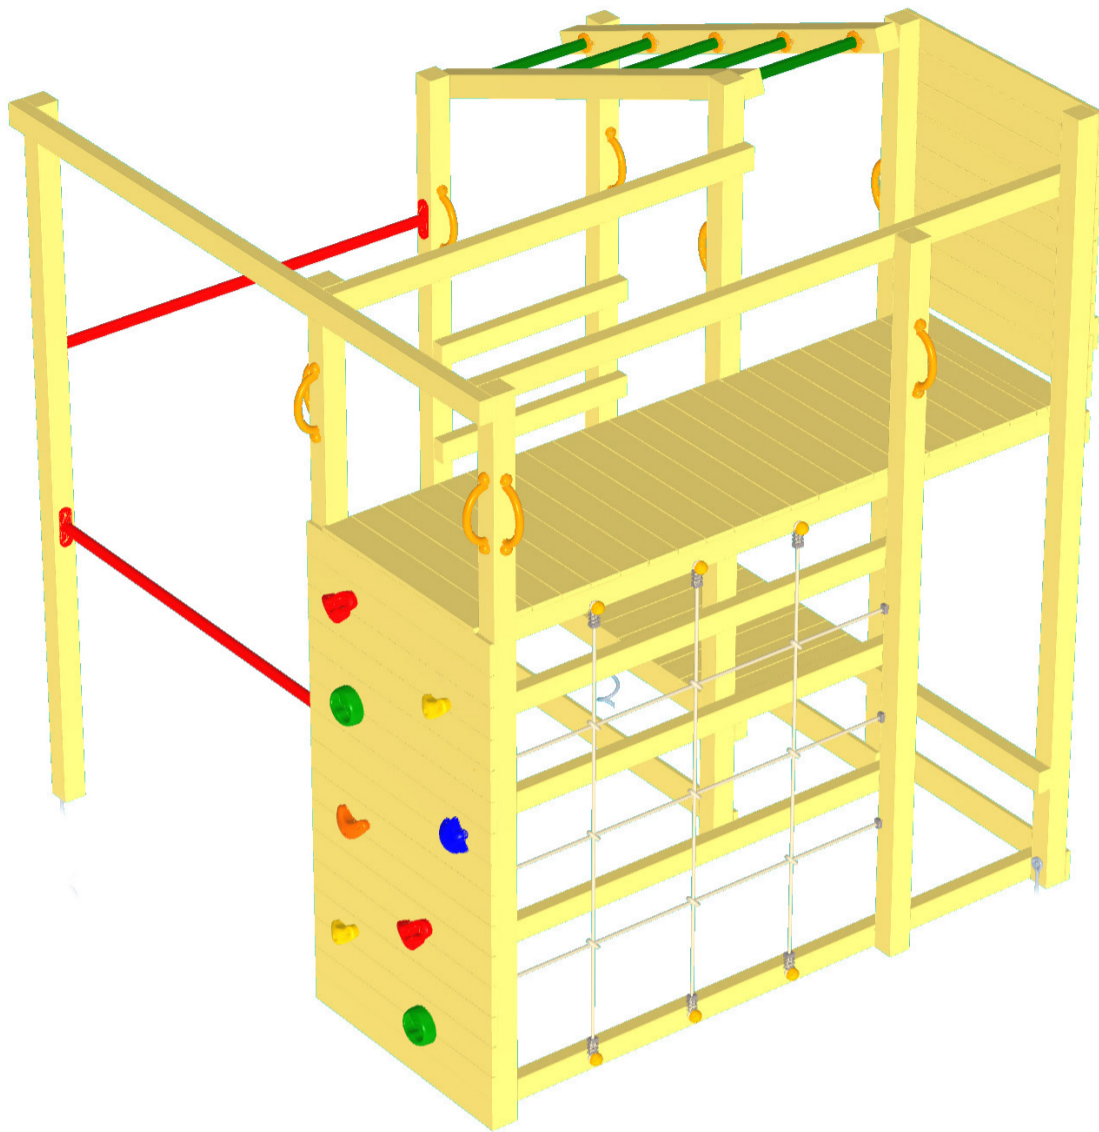

BRCROS

Available add-on items include:

Slide 1500mm

Bridge

Swing  
large or small

Challenger  
large or small

## TECHNICAL SPECIFICATION:

Base unit measures:  
2160mm L x 2050mm W x 2400mm H

Fall height: 2400m