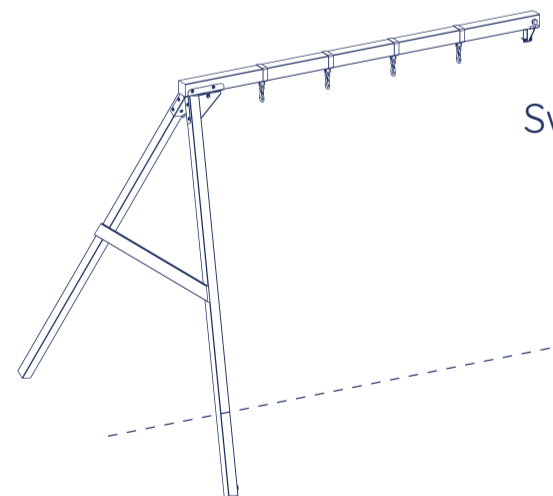

Belvedere 1500

BRBEL1500

Available add-on items include:

Slide

Platform

Steps

Wall

Ramp

Net

Bridge

Swing

Challenger

TECHNICAL SPECIFICATION:

Base unit measures:
1650mm L x 1500mm W x 3290mm H

Fall height: 1.5m