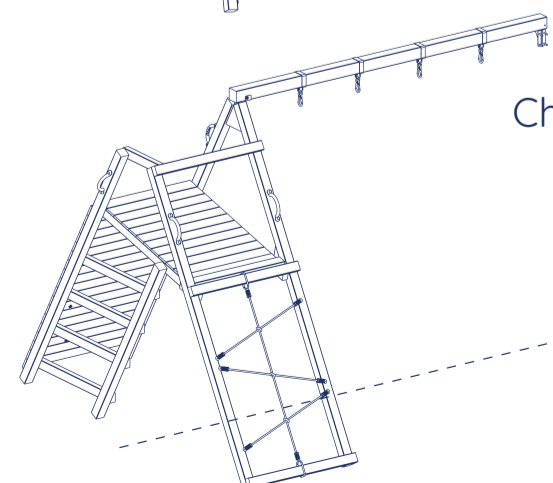

Belvedere 1500

BRBEL1500

Available add-on items include:

Slide

Platform

Steps

Wall

Ramp

Net

Bridge

Swing

Challenger

TECHNICAL SPECIFICATION:

Base unit measures:
1650mm L x 1500mm W x 3290mm H

Fall height: 1.5m