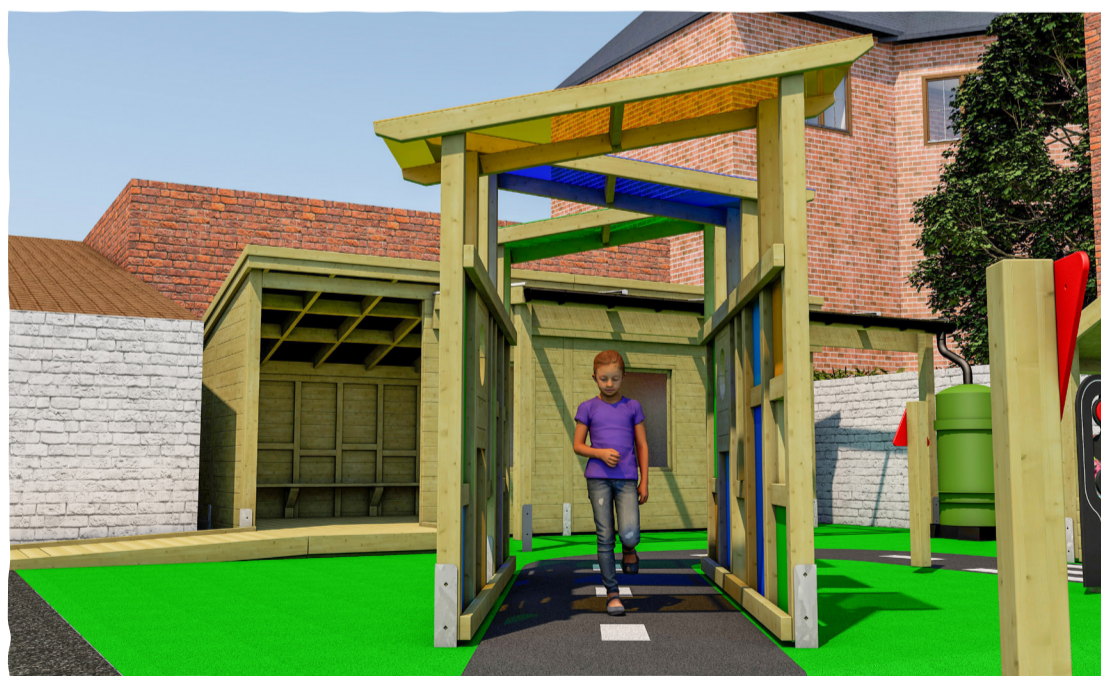

IMAGINATIVE & CREATIVE PLAY
Tunnels & Mounds

Rainbow Tunnel

IC-TM-RANTUN-S

TECHNICAL SPECIFICATION

Item measures:
3260mm L x 2077mm W x 2500mm H

Age Range: 2+

With its tinted windows and roof panels, the Rainbow Tunnel has so much sensory value to offer. Also, upon request, we can create a colour palette to suit your project.

Sawscapes Play