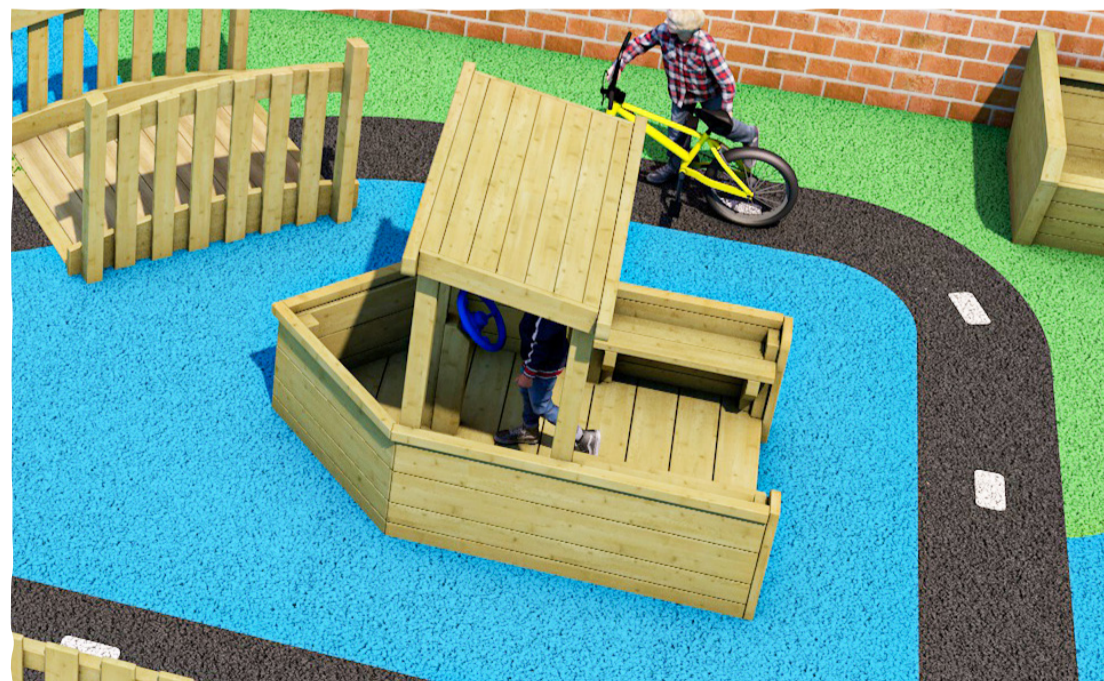

IMAGINATIVE & CREATIVE PLAY

Role Play

Mini Tug Boat

IC-RP-MINTUGBOA-S

TECHNICAL SPECIFICATION

Item measures: 1830mm L x 1242mm W x 1298mm H.

Fall space measures: 4832mm x 4101mm

Fall space area: 16.6m²

Fall height: 0.6m

Age Range: 2+

Designed for role play, the Mini Tug Boat lets children explore the seven seas! The Steering Wheel allows the captain to plot a course through the ocean whilst the seating provides room for the crew

Sawscapes Play