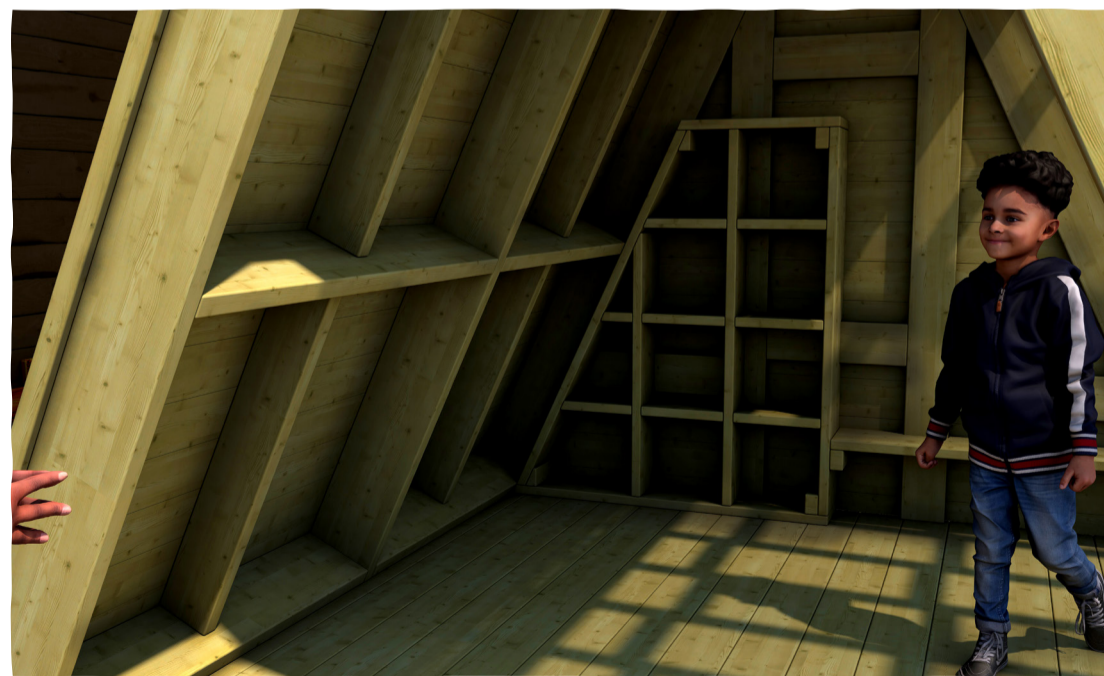

IMAGINATIVE & CREATIVE PLAY

Den Making and Playhouses

Reading Den with Rainbow Veranda

IC-DP-RDENRA-F

TECHNICAL SPECIFICATION

Item measures:
4173mm L x 2821mm W x 3365mm H

Age Range: 2+

Combing a large apex roofed structure with a colourful monopitch shelter, the Reading Den is a modern indoor / outdoors learning space.

Sawscapes Play