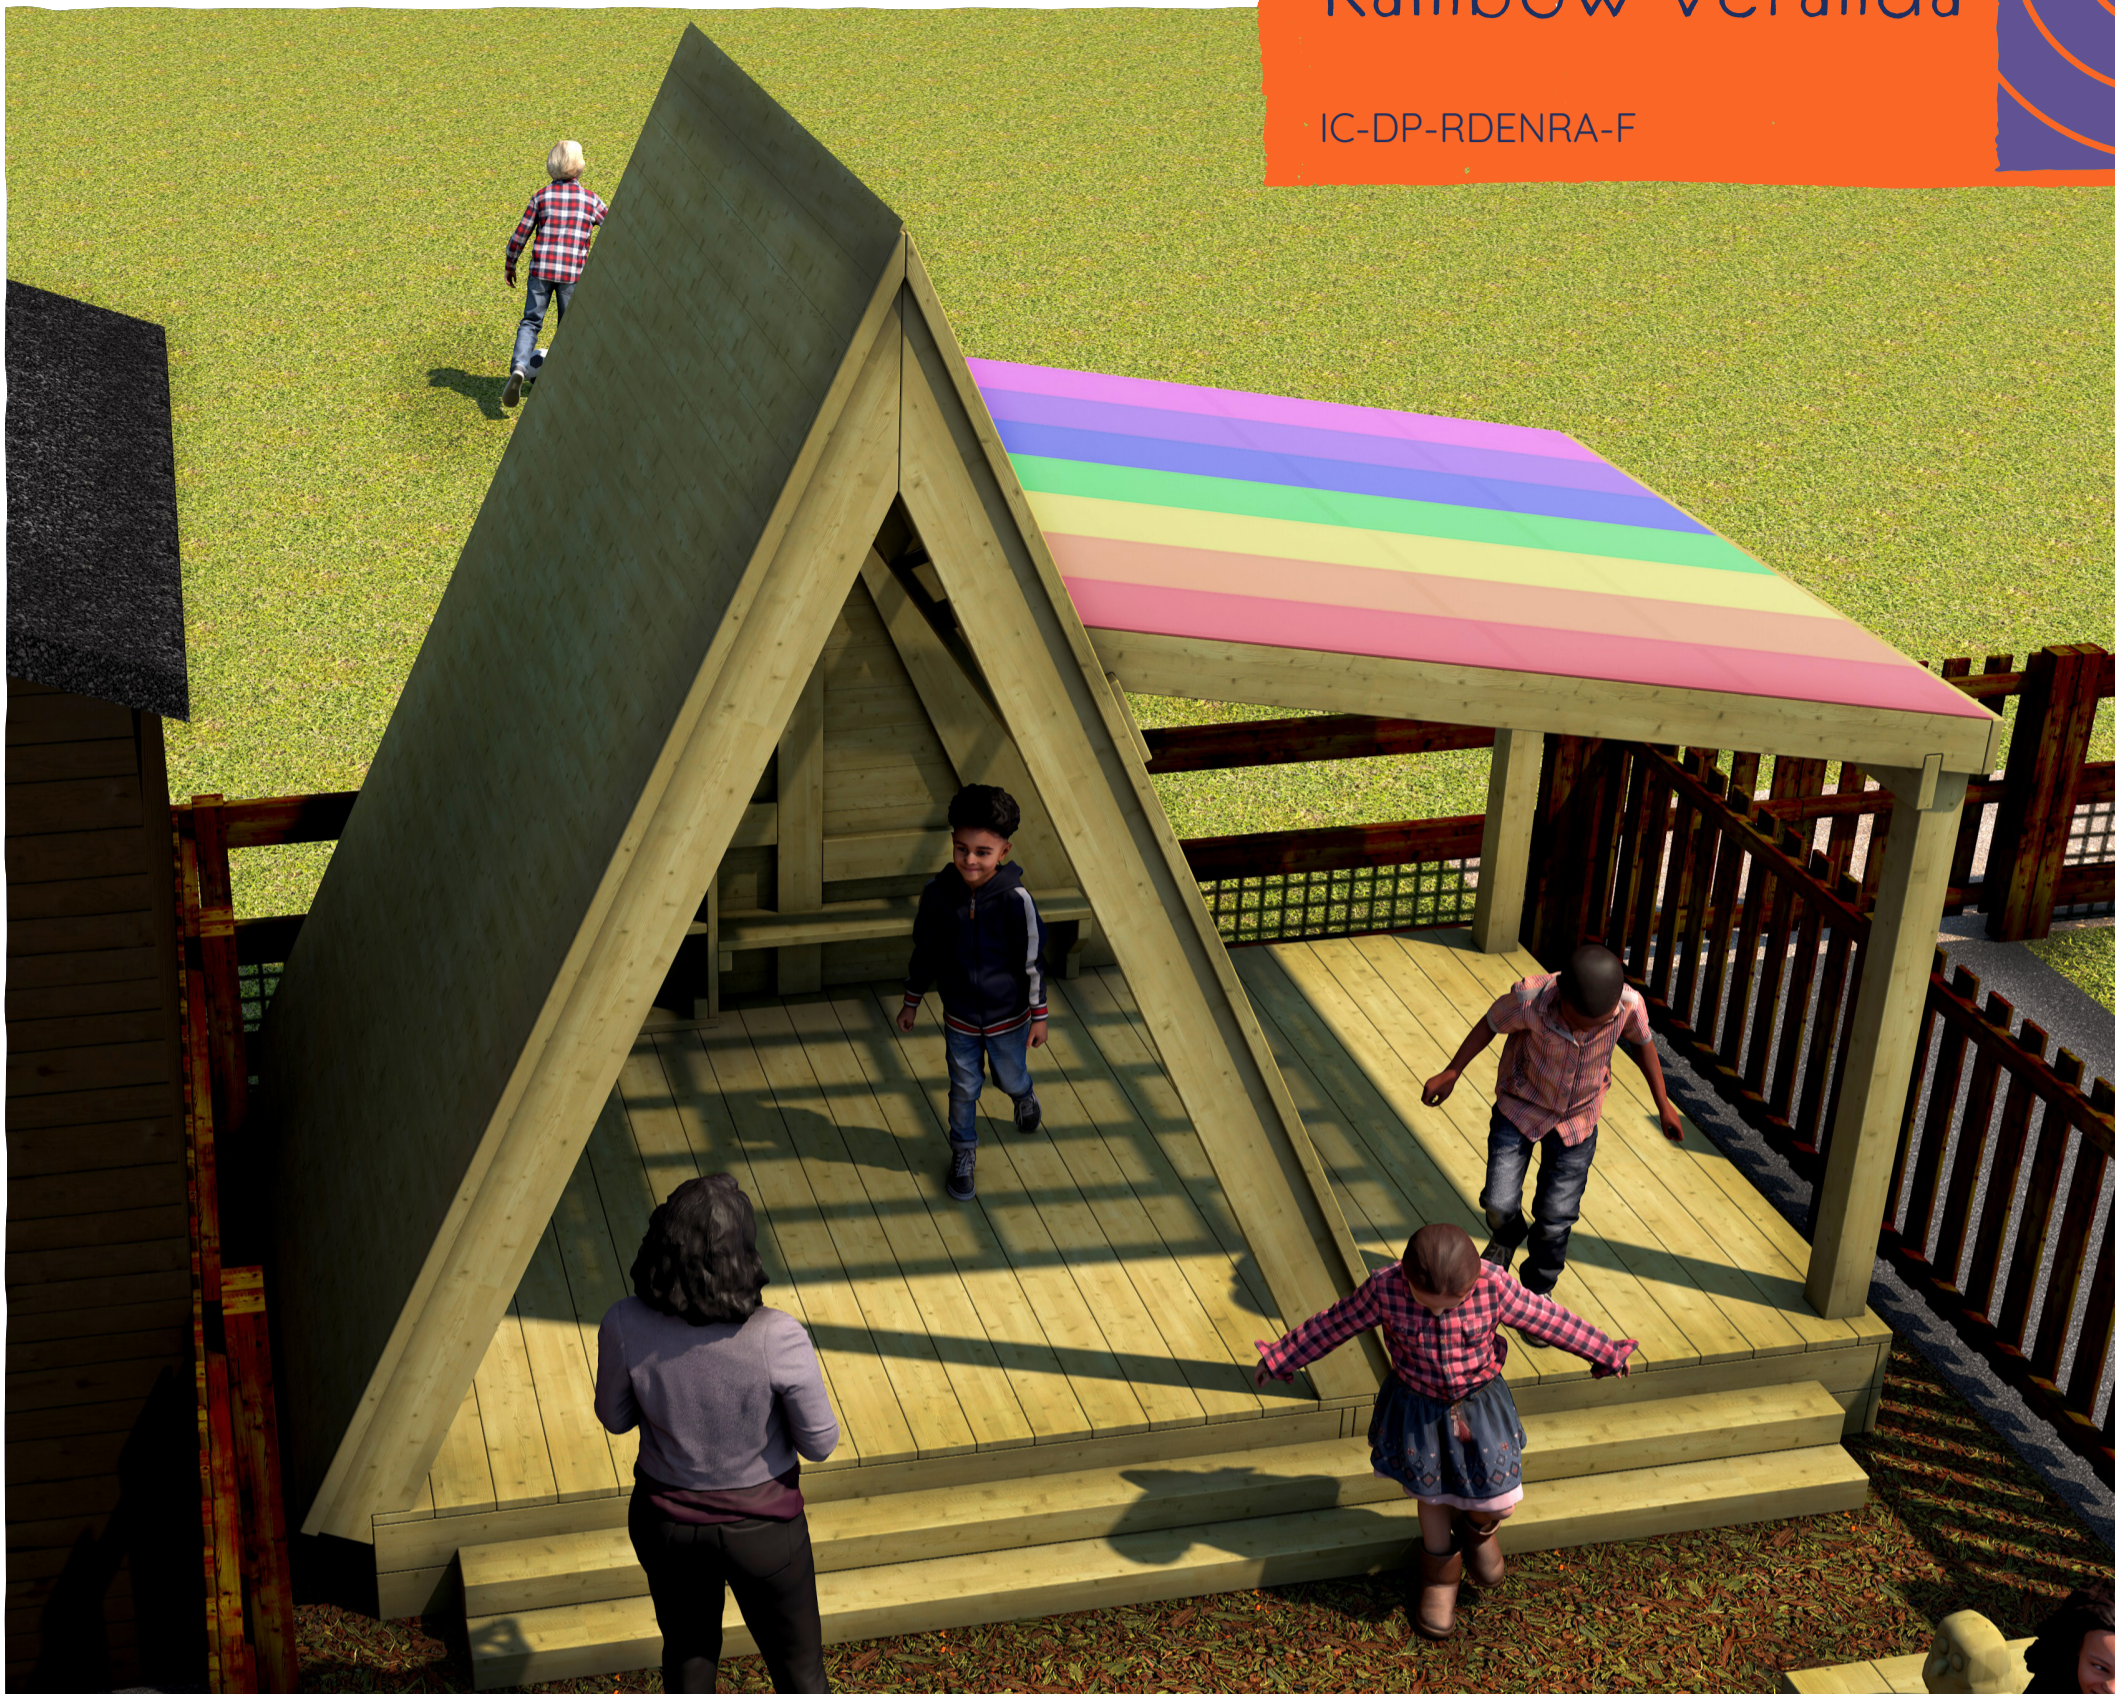

IMAGINATIVE & CREATIVE PLAY

Den Making and Playhouses

Reading Den with Rainbow Veranda

IC-DP-RDENRA-F

TECHNICAL SPECIFICATION

Item measures:
4173mm L x 2821mm W x 3365mm H

Age Range: 2+

Combing a large apex roofed structure with a colourful monopitch shelter, the Reading Den is a modern indoor / outdoors learning space.

Sawscapes Play