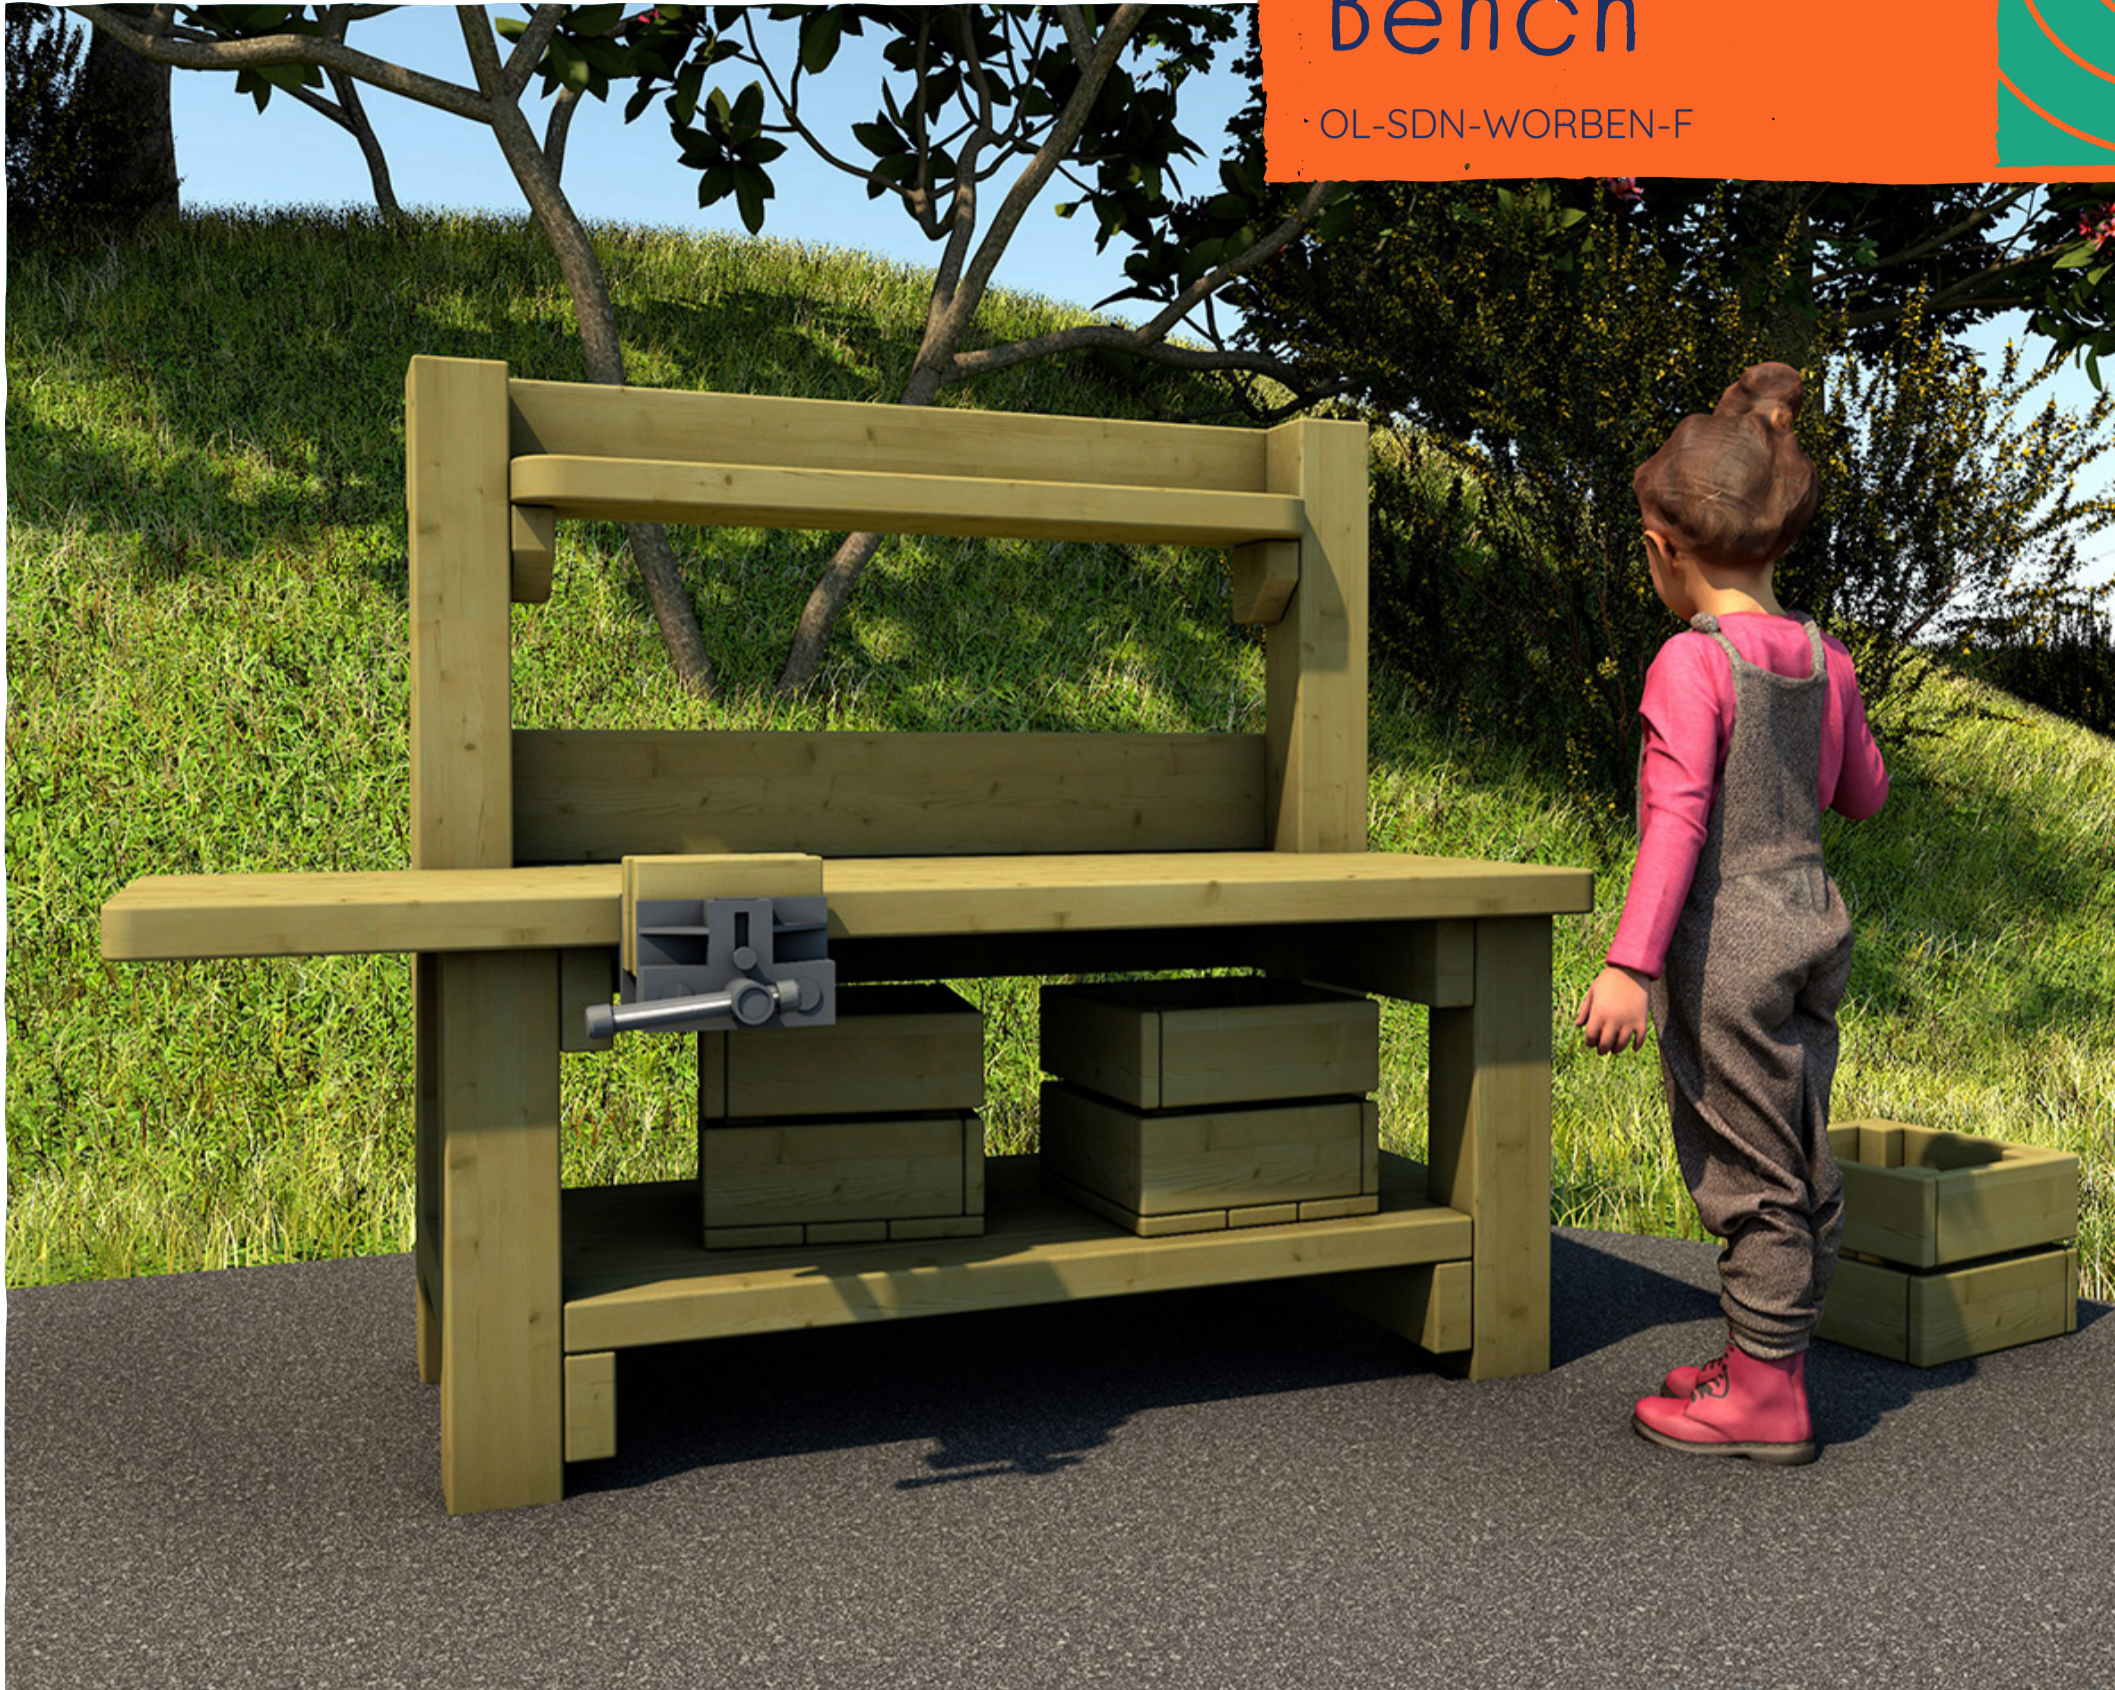

OUTDOOR LEARNING

Splash, Dig and Nature

Work Bench

OL-SDN-WORBEN-F

TECHNICAL SPECIFICATION

Item measures:
1390mm L x 750mm W x 1065mm H

Age Range: 4+

With a work top, shelf, vice and timber storage crates; under supervision, children can really get hands on and put their construction 'heads' on. Perfect to pair with the Mini Skip.

Sawscapes Play