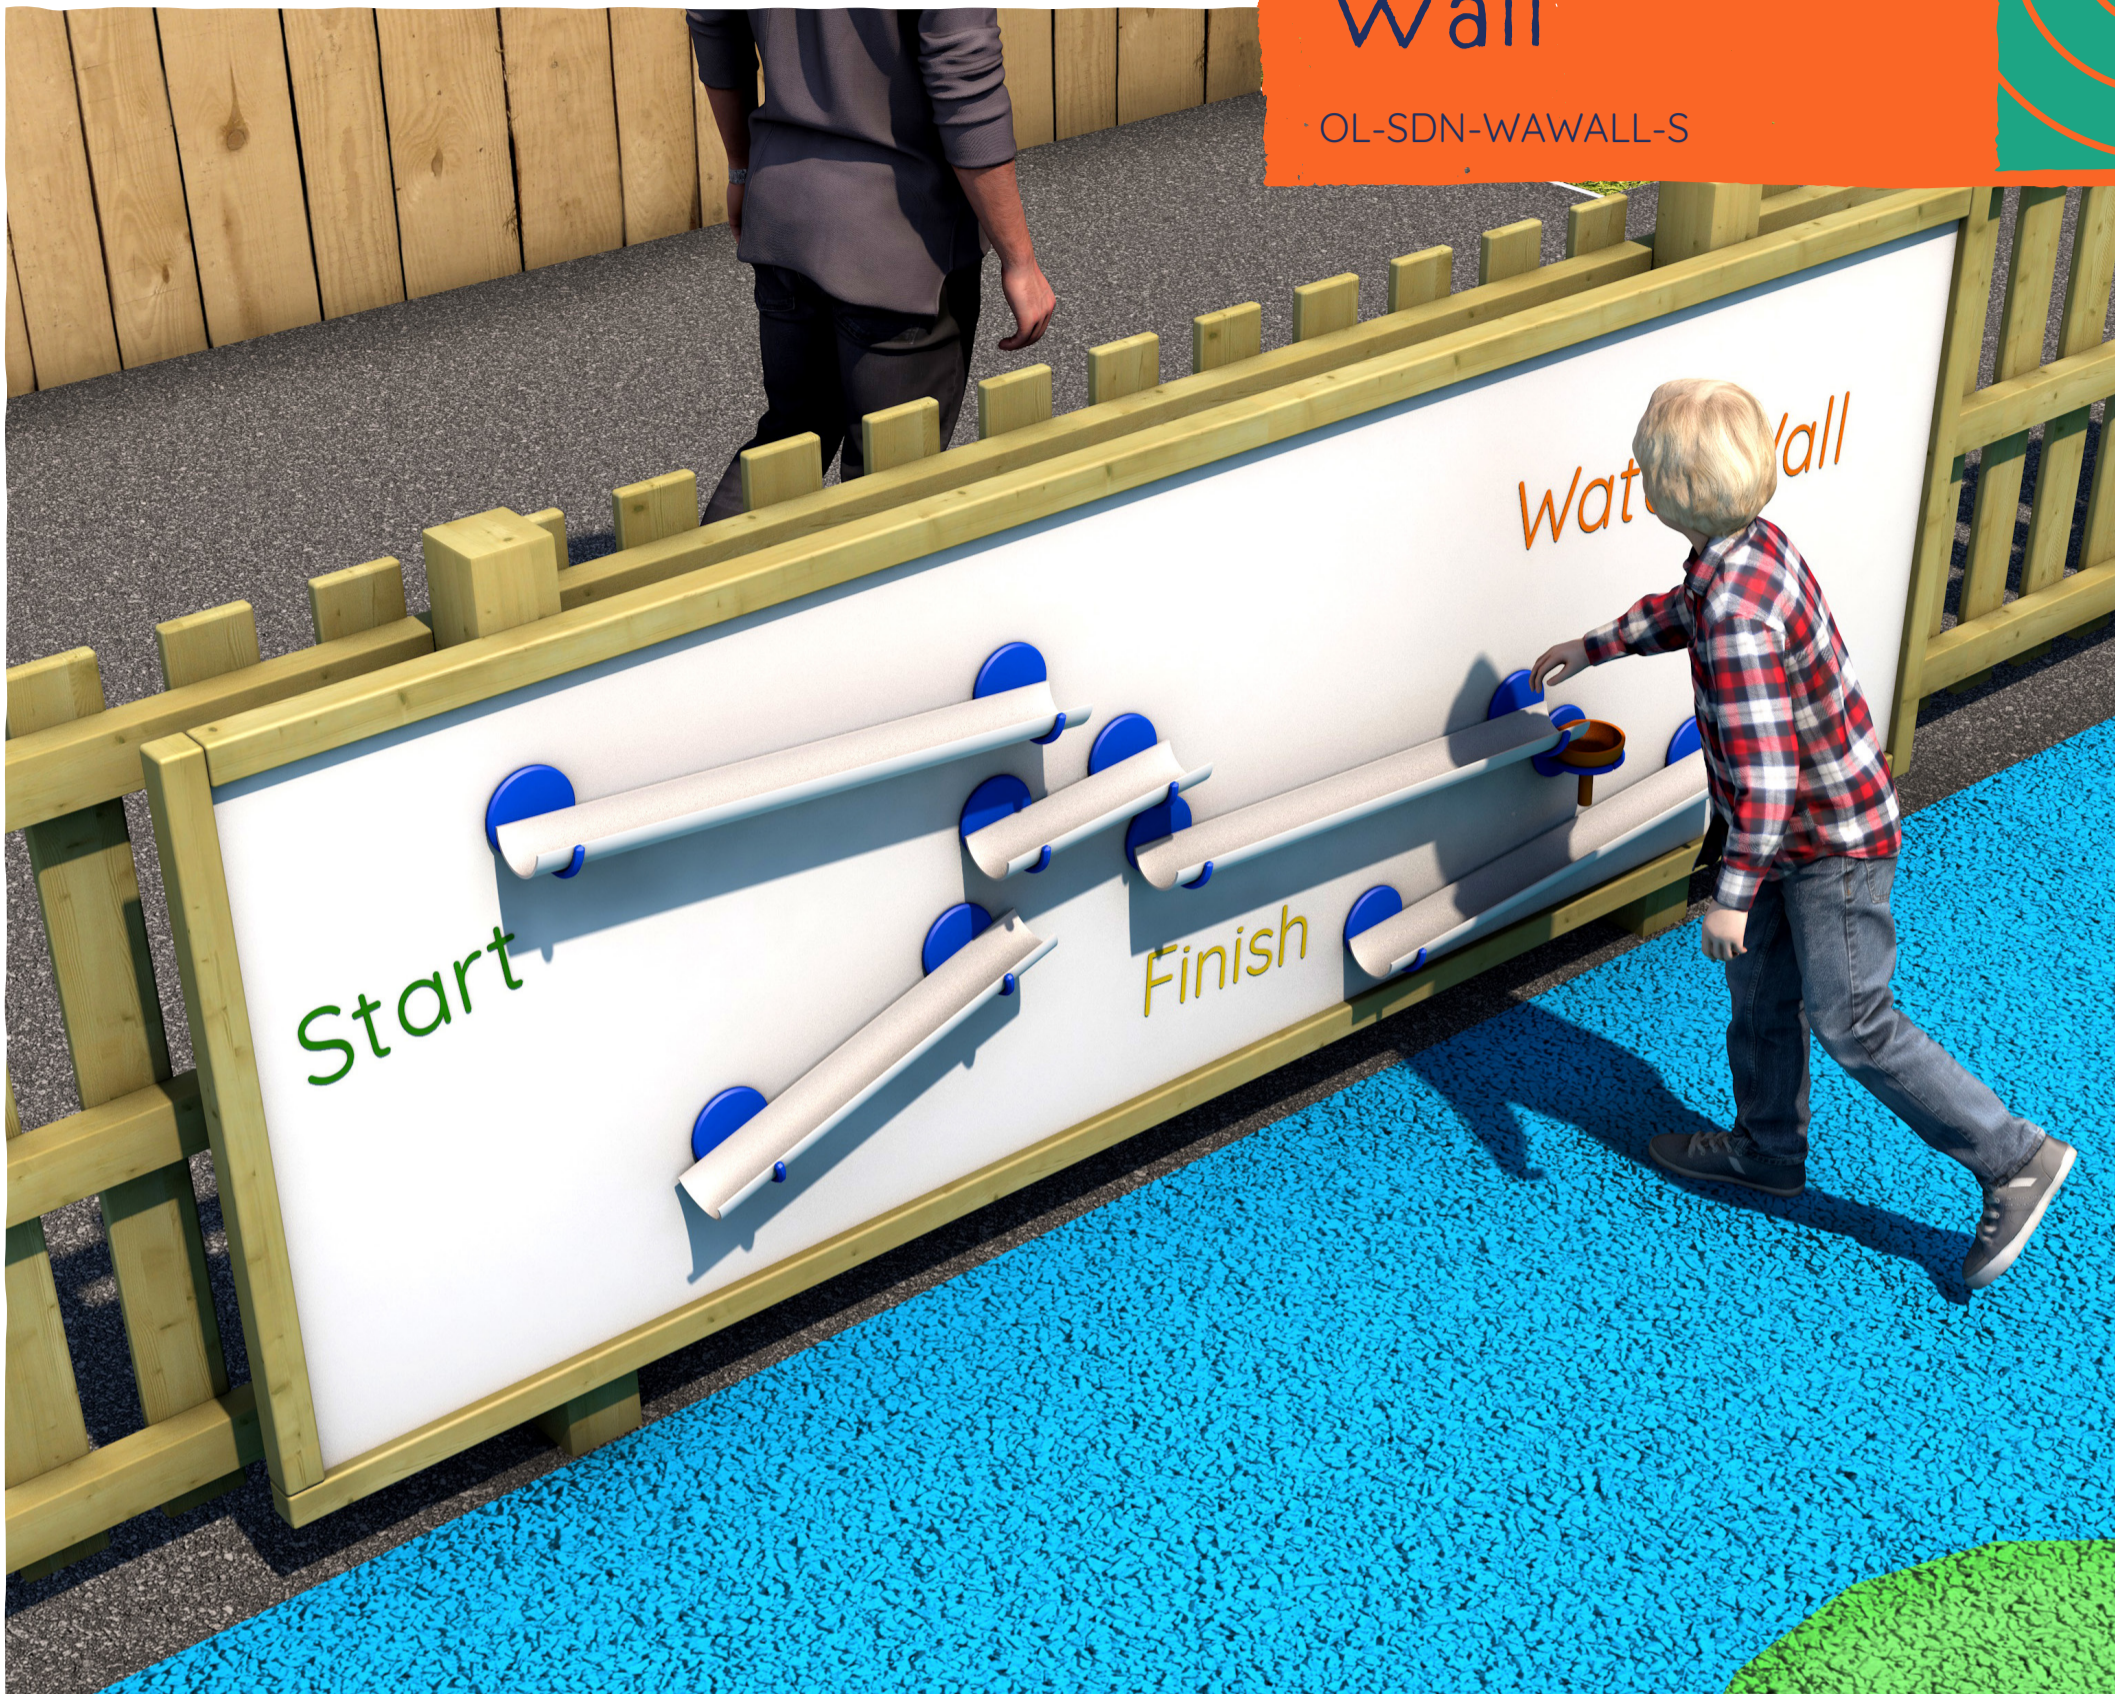

OUTDOOR LEARNING

Splash, Dig and Nature

Water Wall

OL-SDN-WAWALL-S

TECHNICAL SPECIFICATION

Item measures:
2580mm L x 1440mm H

Usable Whiteboard Writing Space:
2400mm x 1200mm H

Age Range: 2+

This magnetic Water Wall allows users to construct their own water run, using one of the many accessories available. These include a Pump, extra Gutters & HDPE Brackets & more!

Sawscapes Play