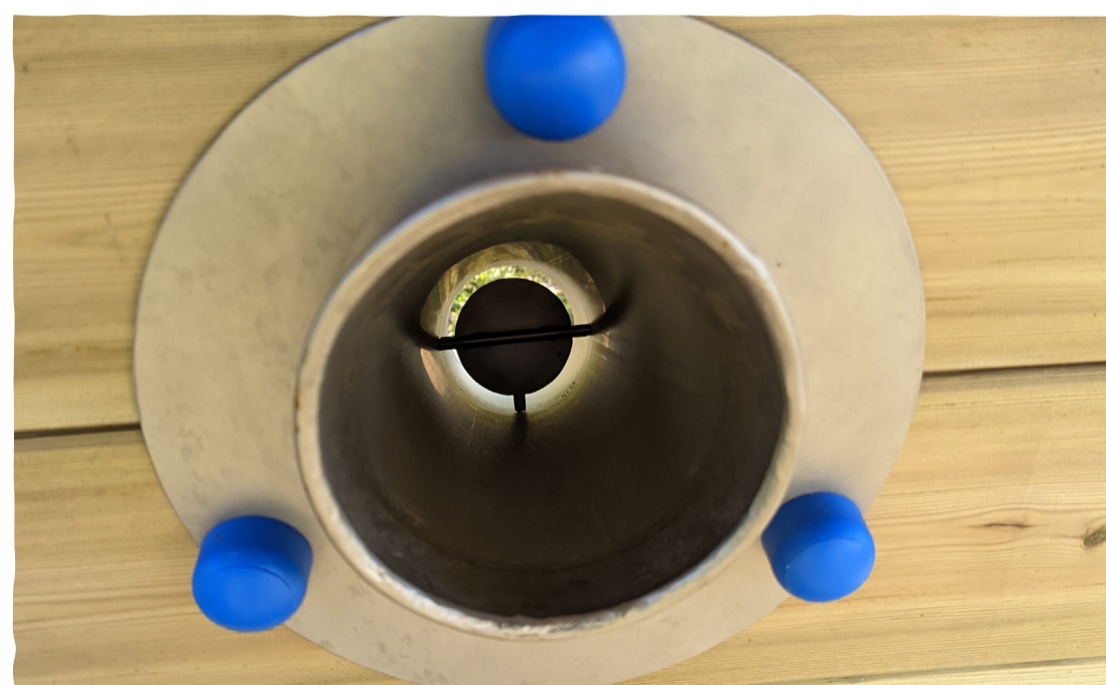

OUTDOOR LEARNING

Splash, Dig and Nature

Sand Hut

OL-SDN-SANHUT-S

TECHNICAL SPECIFICATION

Item measures:
2370mm L x 1990mm W x 2640mm H

Fall space measures: 4370mm x 3990mm

Fall space area: 22.4m²

Fall height: 0.6m

Age Range: 2+

The Hut has a really rustic feel and features a mini rock hold climbing wall, mini rope pull up climbing ramp, x2 low level decks, along with a sand shoot and sand pulley, for location into a sand pit.