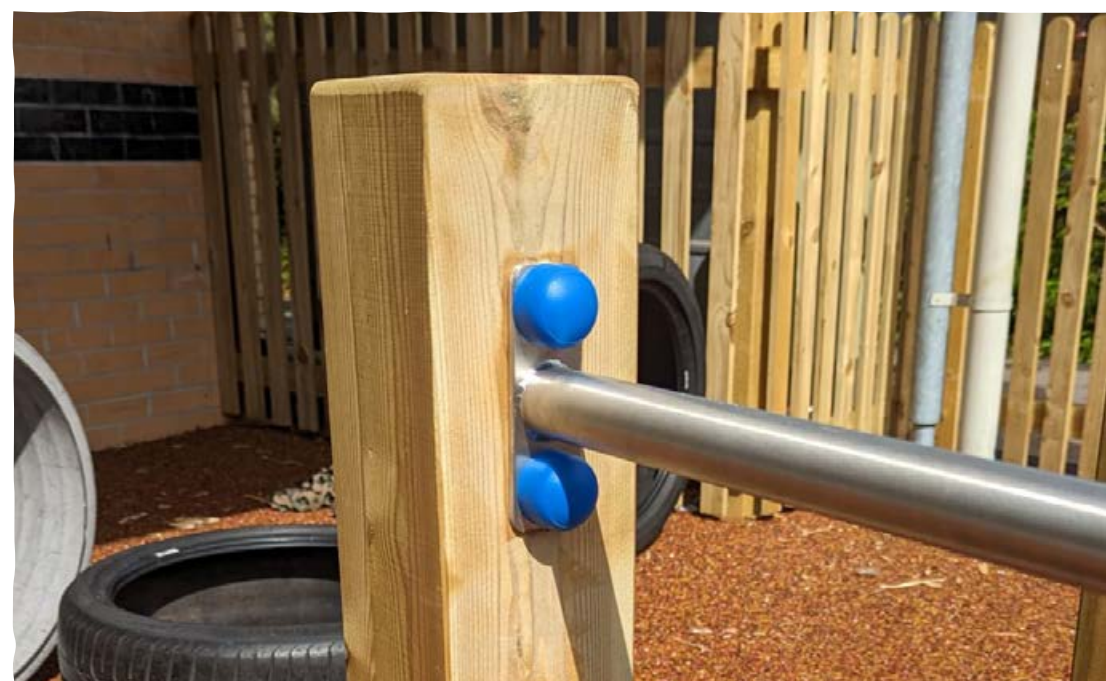

ACTIVE PLAY

Trim Trails

Roll Over Bars

AP-TT-ROLBAR-S

TECHNICAL SPECIFICATION

Item measures:
3948mm L x 116mm W x 1300mm H

Fall space measures: 6948mm x 3116mm

Fall space area: 20m²

Fall height: 1.2m

Age Range: 4+

The Roll Over Bars consist of three upright 116mm x 116mm posts supporting two stainless steel bars set at different heights, 1m and 1.2m. The bars measure 1.8m long to allow children to spin together if they want to.