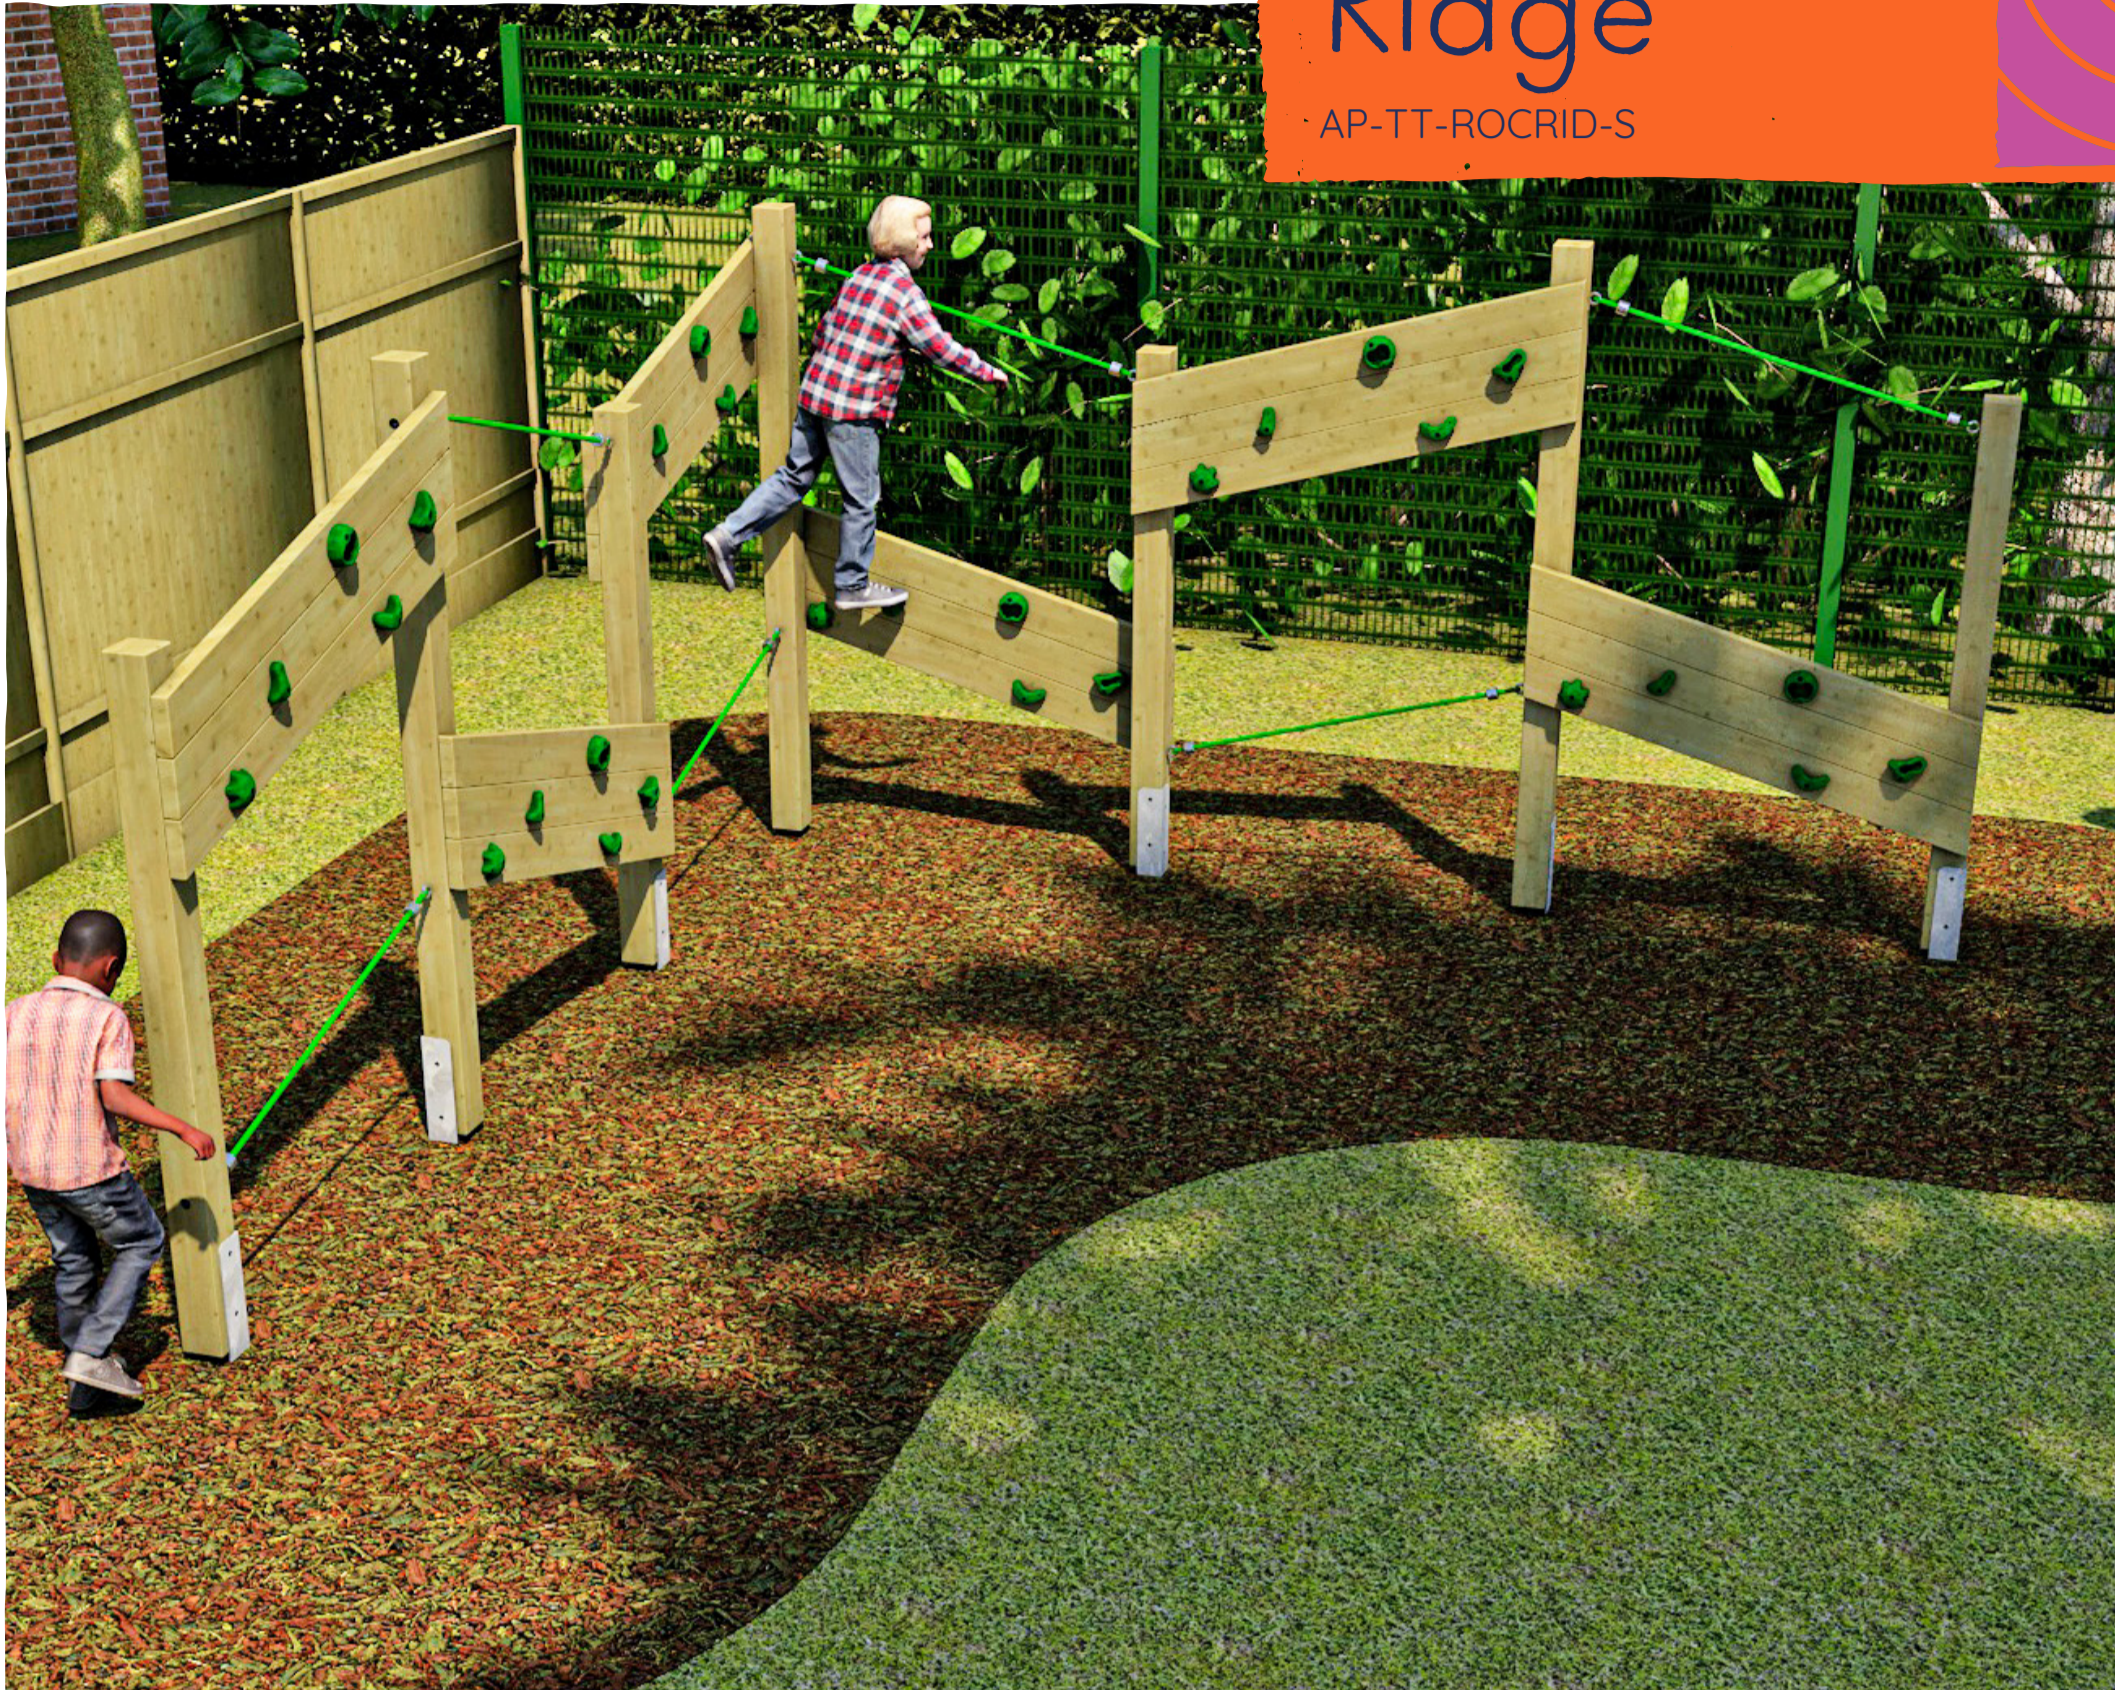

ACTIVE PLAY

# Trim Trails

# Rocky Ridge

AP-TT-ROCRID-S

## TECHNICAL SPECIFICATION

Item measures:

4300mm L x 4300mm W x 2280mm H

Fall space measures: 8224mm x 8229mm

Fall space area: 48.3m<sup>2</sup>

Fall height: 2.2m

Age Range: 6+

Take a trip to the Himalayas and test your mountain climbing abilities with the Rocky Ridge. The Alternating Rockholds and Ropes are designed to keep climbers on their toes!